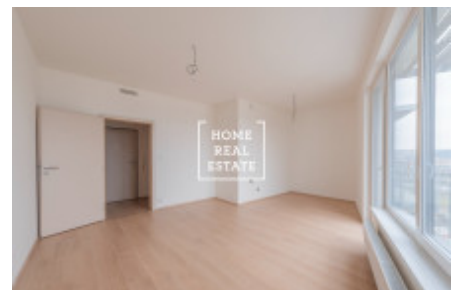

Sale flat 1+kk, 30 m² - Čerpadlová, Vysočany

ID	36071	Offer	Sale
Group	1+kk	Furnished	unfurnished
Location	Čerpadlová	Ownership	Personal
Usable area	30 m ²	City	Prague
District	Vysočany	City district	Vysočany
Status	Realized		