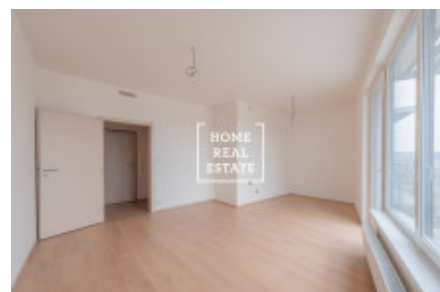

Sale flat 1+kk, 30 m² - Čerpadlová, Vysočany

ID	36071	Offer	Sale
Group	1+kk	Furnished	unfurnished
Location	Čerpadlová	Ownership	Personal
Usable area	30 m ²	City	Prague
District	Vysočany	City district	Vysočany
Status	Realized		