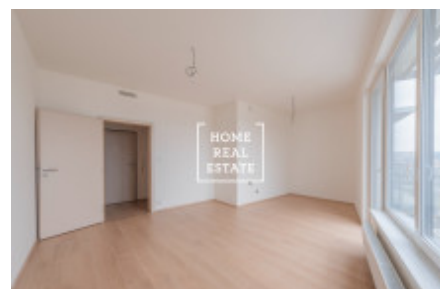

Sale flat 1+kk, 30 m² - Čerpadlová, Vysočany

ID	36071	Offer	Sale
Group	1+kk	Furnished	unfurnished
Location	Čerpadlová	Ownership	Personal
Usable area	30 m ²	City	Prague
District	Vysočany	City district	Vysočany
Status	Realized		