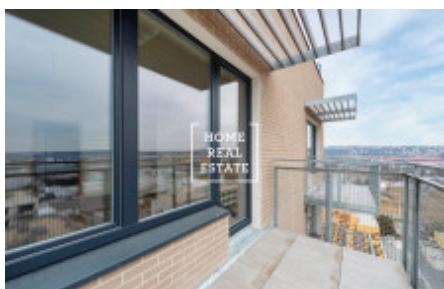

Sale flat 1+kk, 30 m² - Čerpadlová, Vysočany

ID	36071	Offer	Sale
Group	1+kk	Furnished	unfurnished
Location	Čerpadlová	Ownership	Personal
Usable area	30 m ²	City	Prague
District	Vysočany	City district	Vysočany
Status	Realized		