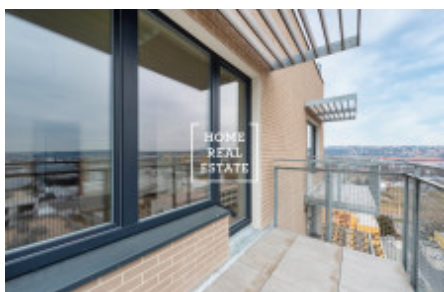

Sale flat 1+kk, 30 m² - Čerpadlová, Vysočany

ID	36071	Offer	Sale
Group	1+kk	Furnished	unfurnished
Location	Čerpadlová	Ownership	Personal
Usable area	30 m ²	City	Prague
District	Vysočany	City district	Vysočany
Status	Realized		