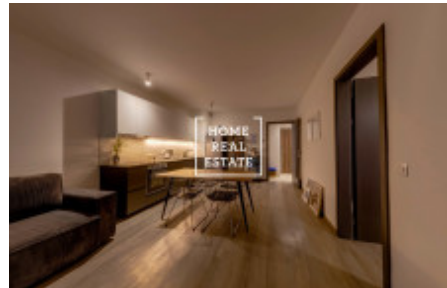

Rent flat 2+kk, 70 m2 - Naskové, Košíře

ID	36058	Offer	Rental
Group	2+kk	Furnished	Furnished
Location	Naskové	Ownership	Personal
Usable area	70 m ²	Balcony	Balcony
Floor	1 - Floor	City	Prague
District	Košíře	City district	Košíře
Status	Realized		