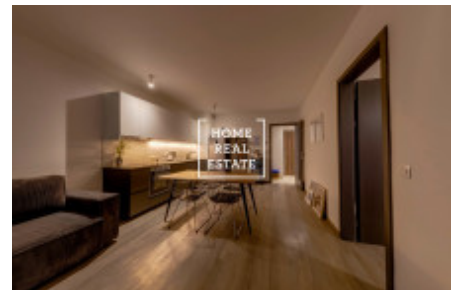

Rent flat 2+kk, 70 m² - Naskové, Košíře

ID	36058	Offer	Rental
Group	2+kk	Furnished	Furnished
Location	Naskové	Ownership	Personal
Usable area	70 m ²	Balcony	Balcony
Floor	1 - Floor	City	Prague
District	Košíře	City district	Košíře
Status	Realized		