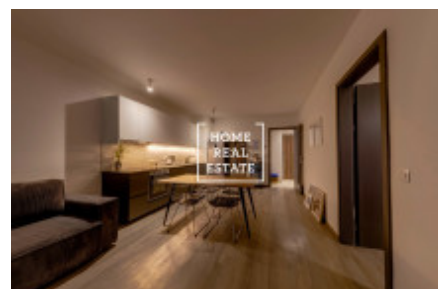

HOME
REAL
ESTATE

Rent flat 2+kk, 70 m² - Naskové, Košíře

ID	36058	Offer	Rental
Group	2+kk	Furnished	Furnished
Location	Naskové	Ownership	Personal
Usable area	70 m ²	Balcony	Balcony
Floor	1 - Floor	City	Prague
District	Košíře	City district	Košíře
Status	Realized		