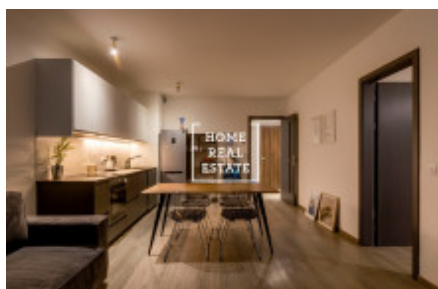

HOME
REAL
ESTATE

Rent flat 2+kk, 70 m² - Naskové, Košíře

ID	36058	Offer	Rental
Group	2+kk	Furnished	Furnished
Location	Naskové	Ownership	Personal
Usable area	70 m ²	Balcony	Balcony
Floor	1 - Floor	City	Prague
District	Košíře	City district	Košíře
Status	Realized		