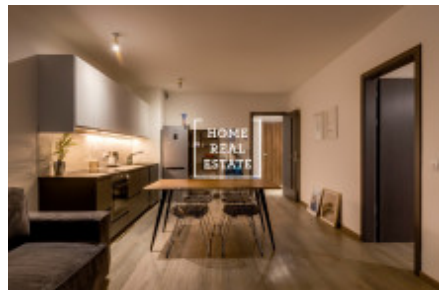

Rent flat 2+kk, 70 m² - Naskové, Košíře

ID	36058	Offer	Rental
Group	2+kk	Furnished	Furnished
Location	Naskové	Ownership	Personal
Usable area	70 m ²	Balcony	Balcony
Floor	1 - Floor	City	Prague
District	Košíře	City district	Košíře
Status	Realized		