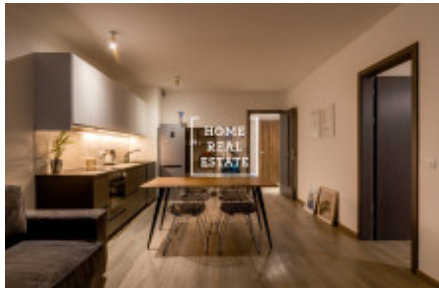

Rent flat 2+kk, 70 m2 - Naskové, Košíře

ID	36058	Offer	Rental
Group	2+kk	Furnished	Furnished
Location	Naskové	Ownership	Personal
Usable area	70 m ²	Balcony	Balcony
Floor	1 - Floor	City	Prague
District	Košíře	City district	Košíře
Status	Realized		