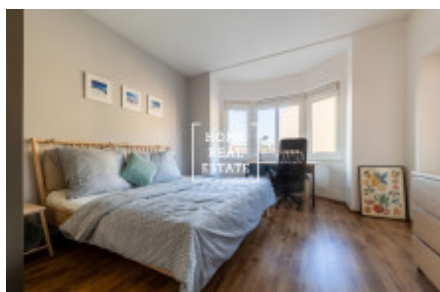

Sale flat 1+1, 36 m² - Biskupcova, Žižkov

ID	36044	Offer	Sale
Group	1+1	Furnished	Furnished
Location	Biskupcova	Ownership	Cooperative
Usable area	36 m ²	City	Prague
District	Žižkov	City district	Žižkov
Status	Realized		