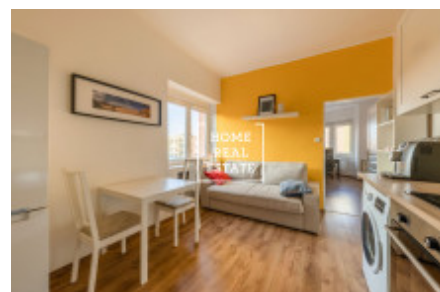

Sale flat 1+1, 36 m² - Biskupcova, Žižkov

ID	36044	Offer	Sale
Group	1+1	Furnished	Furnished
Location	Biskupcova	Ownership	Cooperative
Usable area	36 m ²	City	Prague
District	Žižkov	City district	Žižkov
Status	Realized		