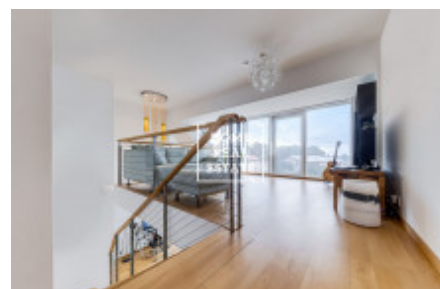

HOME
REAL
ESTATE

Sale flat 2+kk, 119 m² - Kobrova, Smíchov

ID	36041	Offer	Sale
Group	2+kk	Furnished	Furnished
Location	Kobrova	Ownership	Personal
Usable area	119 m²	City	Prague
District	Smíchov	City district	Smíchov
Status	Realized