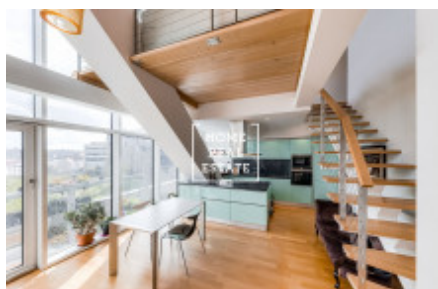

HOME
REAL
ESTATE

Sale flat 2+kk, 119 m² - Kobrova, Smíchov

ID	36041	Offer	Sale
Group	2+kk	Furnished	Furnished
Location	Kobrova	Ownership	Personal
Usable area	119 m ²	City	Prague
District	Smíchov	City district	Smíchov
Status	Realized		