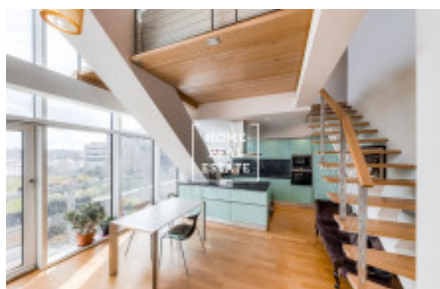

HOME
REAL
ESTATE

Sale flat 2+kk, 119 m² - Kobrova, Smíchov

ID	36041	Offer	Sale
Group	2+kk	Furnished	Furnished
Location	Kobrova	Ownership	Personal
Usable area	119 m ²	City	Prague
District	Smíchov	City district	Smíchov
Status	Realized		