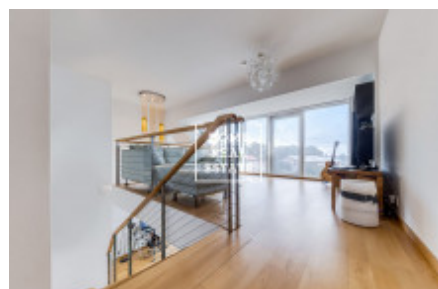

HOME
REAL
ESTATE

Sale flat 2+kk, 119 m² - Kobrova, Smíchov

ID	36041	Offer	Sale
Group	2+kk	Furnished	Furnished
Location	Kobrova	Ownership	Personal
Usable area	119 m ²	City	Prague
District	Smíchov	City district	Smíchov
Status	Realized		