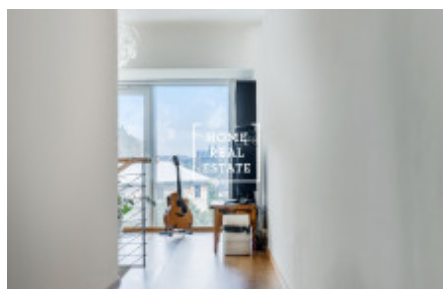

HOME
REAL
ESTATE

Sale flat 2+kk, 119 m² - Kobrova, Smíchov

ID	36041	Offer	Sale
Group	2+kk	Furnished	Furnished
Location	Kobrova	Ownership	Personal
Usable area	119 m²	City	Prague
District	Smíchov	City district	Smíchov
Status	Realized