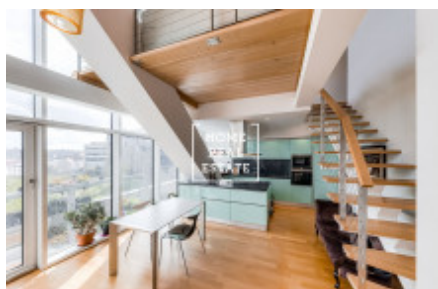

HOME
REAL
ESTATE

Sale flat 2+kk, 119 m² - Kobrova, Smíchov

ID	36041	Offer	Sale
Group	2+kk	Furnished	Furnished
Location	Kobrova	Ownership	Personal
Usable area	119 m²	City	Prague
District	Smíchov	City district	Smíchov
Status	Realized