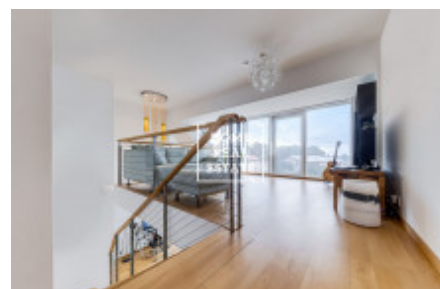

HOME
REAL
ESTATE

Sale flat 2+kk, 119 m² - Kobrova, Smíchov

ID	36041	Offer	Sale
Group	2+kk	Furnished	Furnished
Location	Kobrova	Ownership	Personal
Usable area	119 m ²	City	Prague
District	Smíchov	City district	Smíchov
Status	Realized		