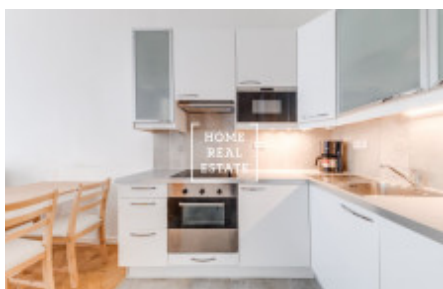

HOME
REAL
ESTATE

Sale flat 2+kk, 52 m² - U půjčovny,

ID	36040	Offer	Sale
Group	2+kk	Furnished	Furnished
Location	U půjčovny	Ownership	Personal
Usable area	52 m ²	City	Prague
City district	Nové Město	Status	Realized