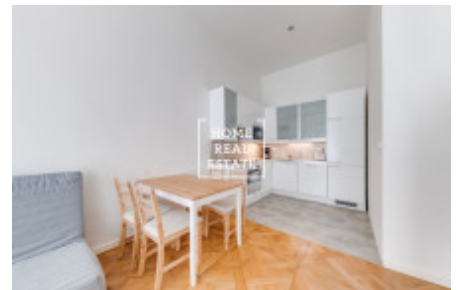

## Sale flat 2+kk, 52 m2 - U půjčovny,

ID	<a href="#">36040</a>	Offer	Sale
Group	2+kk	Furnished	Furnished
Location	U půjčovny	Ownership	Personal
Usable area	52 m <sup>2</sup>	City	<a href="#">Prague</a>
City district	<a href="#">Nové Město</a>	Status	Realized