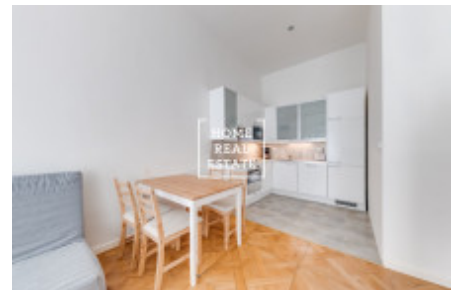

Sale flat 2+kk, 52 m2 - U půjčovny,

ID	36040	Offer	Sale
Group	2+kk	Furnished	Furnished
Location	U půjčovny	Ownership	Personal
Usable area	52 m ²	City	Prague
City district	Nové Město	Status	Realized