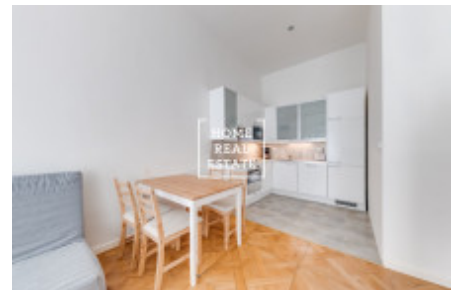

## Sale flat 2+kk, 52 m<sup>2</sup> - U půjčovny,

ID	<a href="#">36040</a>	Offer	Sale
Group	2+kk	Furnished	Furnished
Location	U půjčovny	Ownership	Personal
Usable area	52 m <sup>2</sup>	City	<a href="#">Prague</a>
City district	<a href="#">Nové Město</a>	Status	Realized