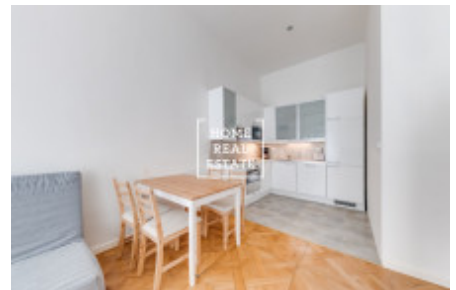

Sale flat 2+kk, 52 m2 - U půjčovny,

ID	36040	Offer	Sale
Group	2+kk	Furnished	Furnished
Location	U půjčovny	Ownership	Personal
Usable area	52 m ²	City	Prague
City district	Nové Město	Status	Realized