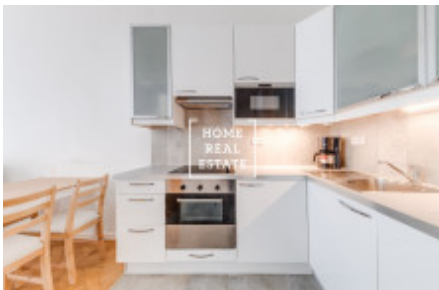

## Sale flat 2+kk, 52 m2 - U půjčovny,

ID	<a href="#">36040</a>	Offer	Sale
Group	2+kk	Furnished	Furnished
Location	U půjčovny	Ownership	Personal
Usable area	52 m <sup>2</sup>	City	<a href="#">Prague</a>
City district	<a href="#">Nové Město</a>	Status	Realized