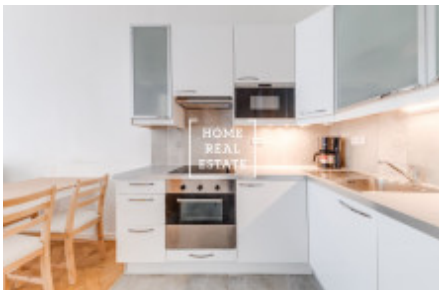

## Sale flat 2+kk, 52 m<sup>2</sup> - U půjčovny,

ID	<a href="#">36040</a>	Offer	Sale
Group	2+kk	Furnished	Furnished
Location	U půjčovny	Ownership	Personal
Usable area	52 m <sup>2</sup>	City	<a href="#">Prague</a>
City district	<a href="#">Nové Město</a>	Status	Realized