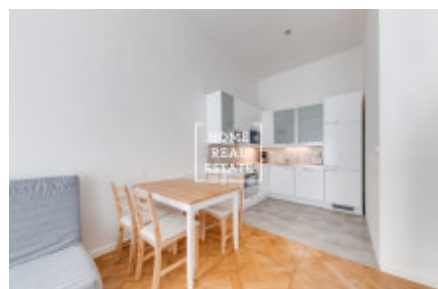

HOME
REAL
ESTATE

Sale flat 2+kk, 52 m² - U půjčovny,

ID	36040	Offer	Sale
Group	2+kk	Furnished	Furnished
Location	U půjčovny	Ownership	Personal
Usable area	52 m ²	City	Prague
City district	Nové Město	Status	Realized