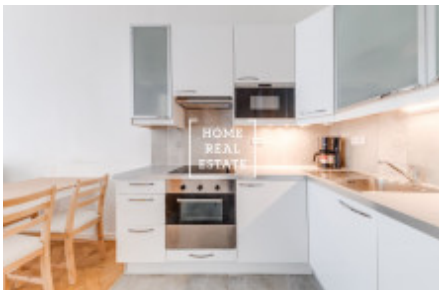

Sale flat 2+kk, 52 m2 - U půjčovny,

ID	36040	Offer	Sale
Group	2+kk	Furnished	Furnished
Location	U půjčovny	Ownership	Personal
Usable area	52 m ²	City	Prague
City district	Nové Město	Status	Realized