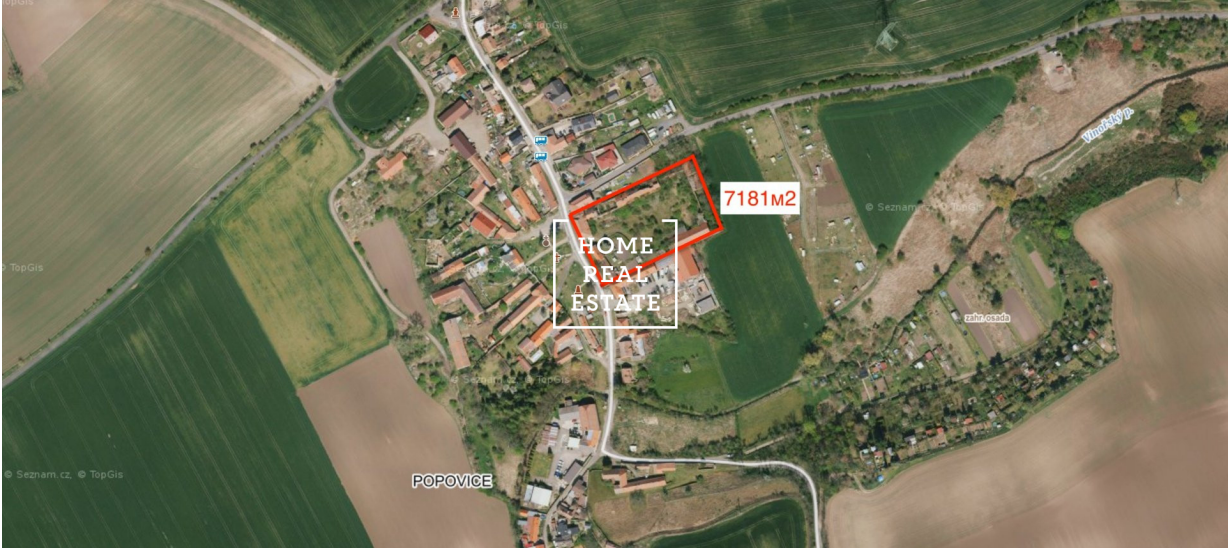

Sale land housing, Popovice

**HOME
REAL
ESTATE**

ID

[36038](#)

Price per m²

Price on request

Price

27 810 000 Kč

Offer

Sale

Group

Housing

City

[Brandýs nad Labem-Stará Boleslav](#)

District

[Popovice](#)