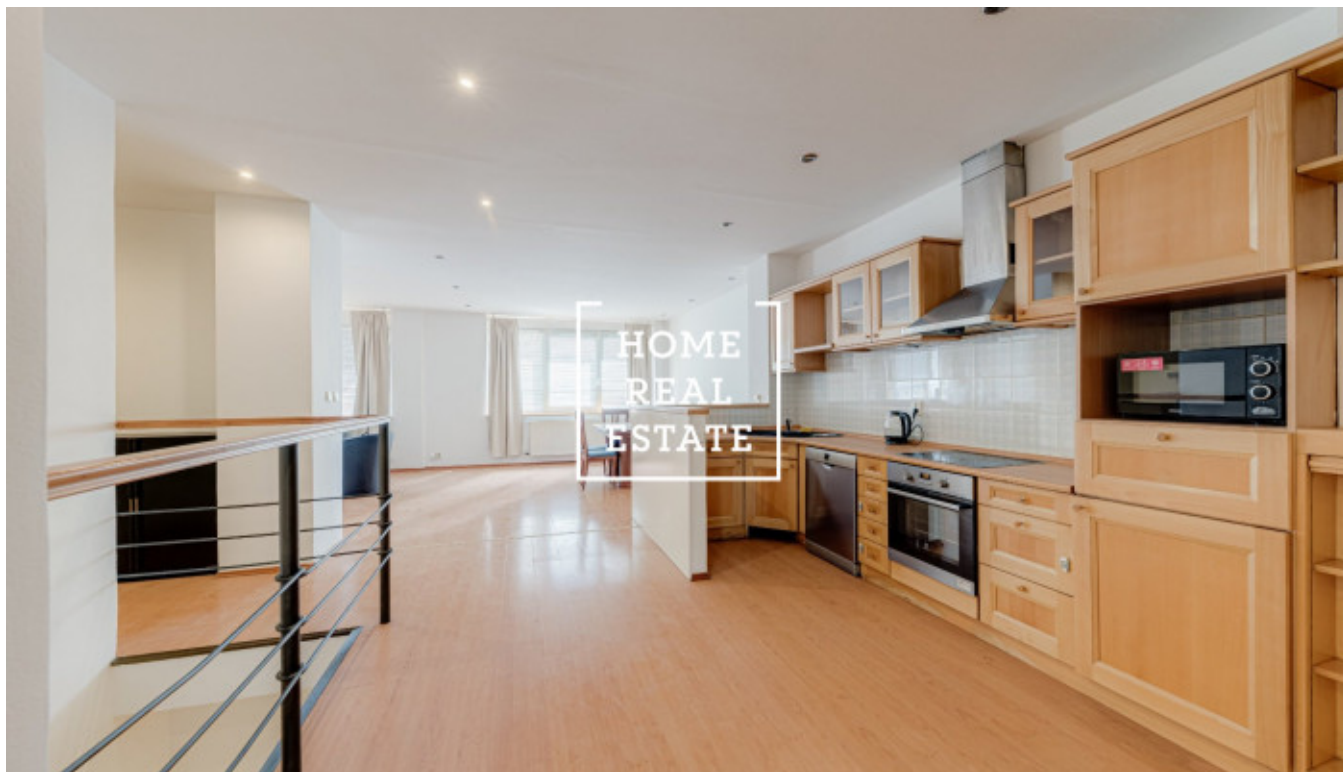

Sale commercial accommodation, 155 m² - Eliášova, Bubeneč

ID	36036	Offer	Sale
Group	Accommodation	Furnished	Partially furnished
Location	Eliášova	Usable area	155 m ²
City	Prague	District	Bubeneč
City district	Bubeneč	Status	Realized