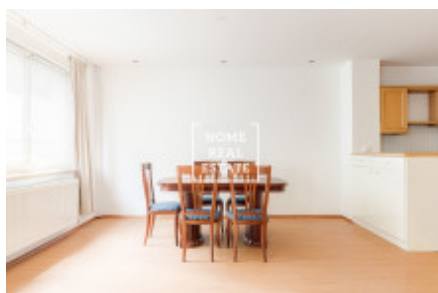

Sale commercial accommodation, 155 m² - Eliášova, Bubeneč

ID	36036	Offer	Sale
Group	Accommodation	Furnished	Partially furnished
Location	Eliášova	Usable area	155 m ²
City	Prague	District	Bubeneč
City district	Bubeneč	Status	Realized