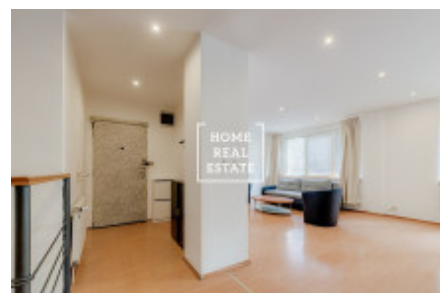

## Sale commercial accommodation, 155 m<sup>2</sup> - Eliášova, Bubeneč

|               |                         |             |                         |
|---------------|-------------------------|-------------|-------------------------|
| ID            | <a href="#">36036</a>   | Offer       | Sale                    |
| Group         | Accommodation           | Furnished   | Partially furnished     |
| Location      | Eliášova                | Usable area | 155 m <sup>2</sup>      |
| City          | <a href="#">Prague</a>  | District    | <a href="#">Bubeneč</a> |
| City district | <a href="#">Bubeneč</a> | Status      | Realized                |