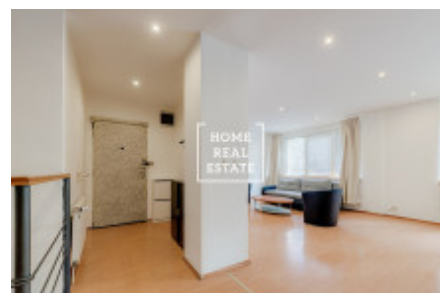

Sale commercial accommodation, 155 m² - Eliášova, Bubeneč

ID	36036	Offer	Sale
Group	Accommodation	Furnished	Partially furnished
Location	Eliášova	Usable area	155 m ²
City	Prague	District	Bubeneč
City district	Bubeneč	Status	Realized