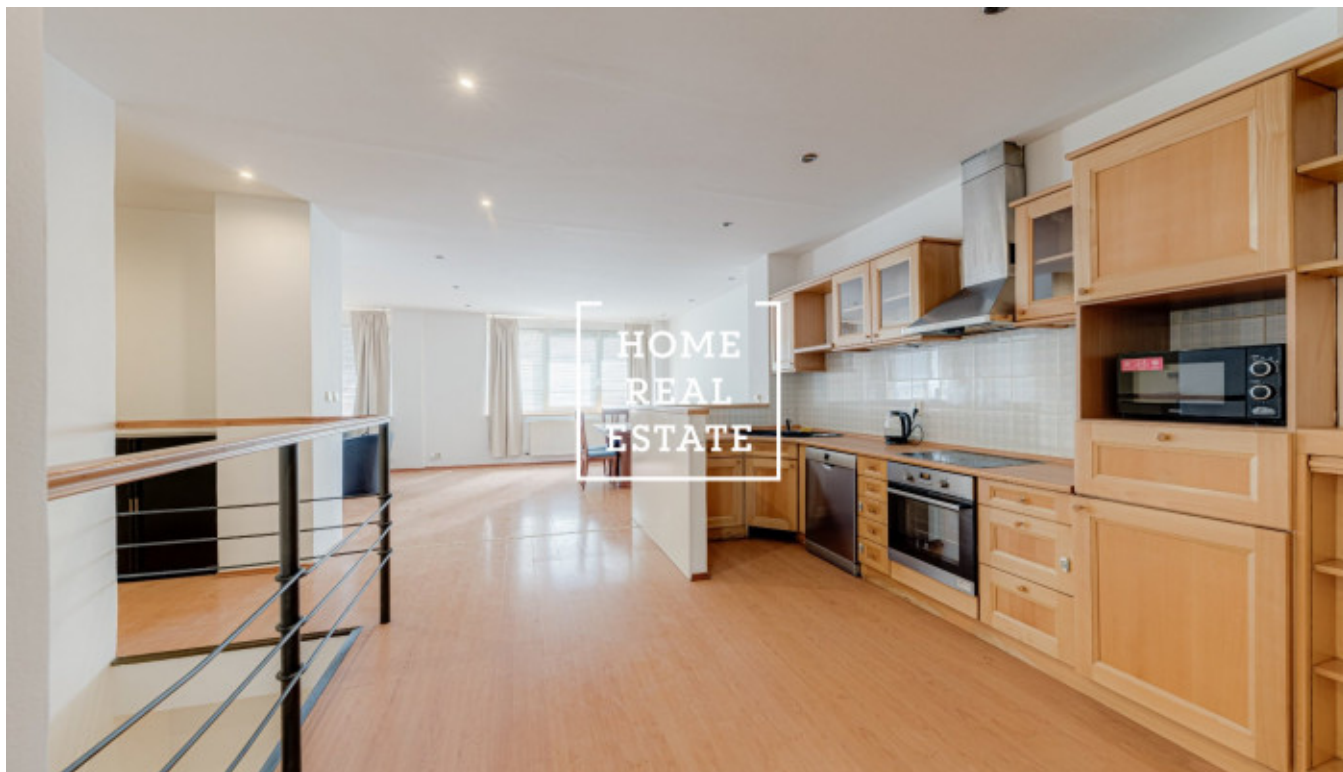

## Sale commercial accommodation, 155 m<sup>2</sup> - Eliášova, Bubeneč

|               |                         |             |                         |
|---------------|-------------------------|-------------|-------------------------|
| ID            | <a href="#">36036</a>   | Offer       | Sale                    |
| Group         | Accommodation           | Furnished   | Partially furnished     |
| Location      | Eliášova                | Usable area | 155 m <sup>2</sup>      |
| City          | <a href="#">Prague</a>  | District    | <a href="#">Bubeneč</a> |
| City district | <a href="#">Bubeneč</a> | Status      | Realized                |