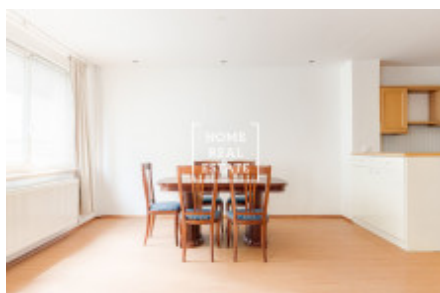

Sale commercial accommodation, 155 m² - Eliášova, Bubeneč

ID	36036	Offer	Sale
Group	Accommodation	Furnished	Partially furnished
Location	Eliášova	Usable area	155 m ²
City	Prague	District	Bubeneč
City district	Bubeneč	Status	Realized