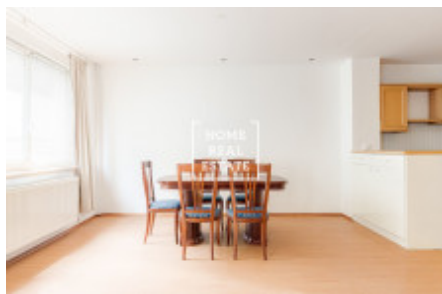

Sale commercial accommodation, 155 m² - Eliášova, Bubeneč

ID	36036	Offer	Sale
Group	Accommodation	Furnished	Partially furnished
Location	Eliášova	Usable area	155 m ²
City	Prague	District	Bubeneč
City district	Bubeneč	Status	Realized