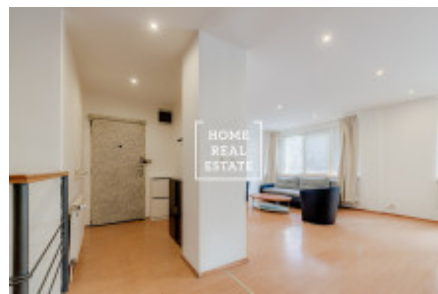

Sale commercial accommodation, 155 m² - Eliášova, Bubeneč

ID	36036	Offer	Sale
Group	Accommodation	Furnished	Partially furnished
Location	Eliášova	Usable area	155 m ²
City	Prague	District	Bubeneč
City district	Bubeneč	Status	Realized