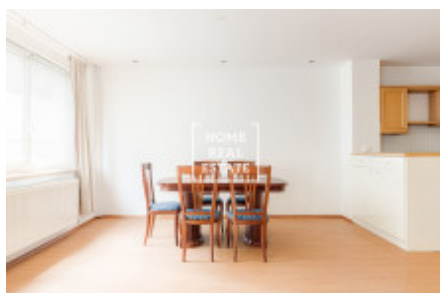

## Sale commercial accommodation, 155 m<sup>2</sup> - Eliášova, Bubeneč

|               |                         |             |                         |
|---------------|-------------------------|-------------|-------------------------|
| ID            | <a href="#">36036</a>   | Offer       | Sale                    |
| Group         | Accommodation           | Furnished   | Partially furnished     |
| Location      | Eliášova                | Usable area | 155 m <sup>2</sup>      |
| City          | <a href="#">Prague</a>  | District    | <a href="#">Bubeneč</a> |
| City district | <a href="#">Bubeneč</a> | Status      | Realized                |