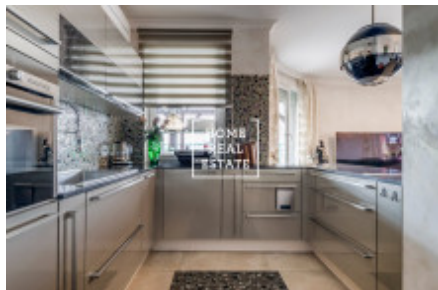

Sale flat 3+kk, 90 m2 - Tupolevova, Letňany

ID	36035	Offer	Sale
Group	3+kk	Furnished	Furnished
Location	Tupolevova	Ownership	Personal
Usable area	90 m ²	City	Prague
District	Letňany	City district	Letňany
Status	Realized		