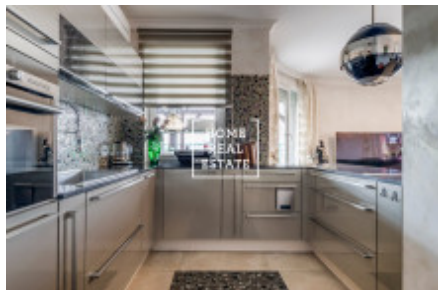

## Sale flat 3+kk, 90 m<sup>2</sup> - Tupolevova, Letňany

ID	<a href="#">36035</a>	Offer	Sale
Group	3+kk	Furnished	Furnished
Location	Tupolevova	Ownership	Personal
Usable area	90 m <sup>2</sup>	City	<a href="#">Prague</a>
District	<a href="#">Letňany</a>	City district	<a href="#">Letňany</a>
Status	Realized		