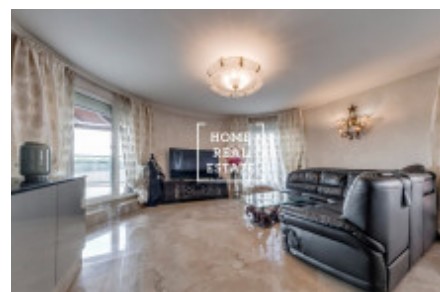

Sale flat 3+kk, 90 m² - Tupolevova, Letňany

ID	36035	Offer	Sale
Group	3+kk	Furnished	Furnished
Location	Tupolevova	Ownership	Personal
Usable area	90 m ²	City	Prague
District	Letňany	City district	Letňany
Status	Realized		