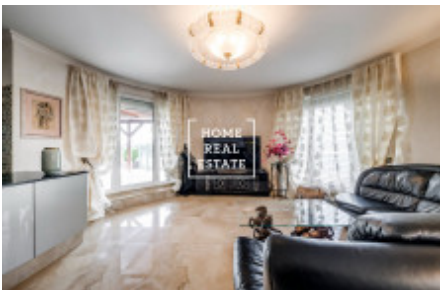

Sale flat 3+kk, 90 m2 - Tupolevova, Letňany

ID	36035	Offer	Sale
Group	3+kk	Furnished	Furnished
Location	Tupolevova	Ownership	Personal
Usable area	90 m ²	City	Prague
District	Letňany	City district	Letňany
Status	Realized		