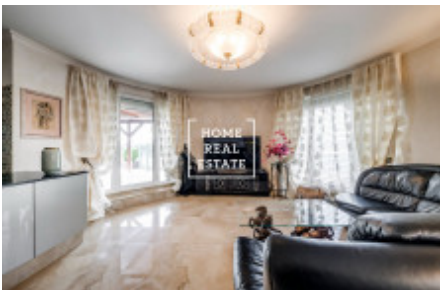

## Sale flat 3+kk, 90 m<sup>2</sup> - Tupolevova, Letňany

ID	<a href="#">36035</a>	Offer	Sale
Group	3+kk	Furnished	Furnished
Location	Tupolevova	Ownership	Personal
Usable area	90 m <sup>2</sup>	City	<a href="#">Prague</a>
District	<a href="#">Letňany</a>	City district	<a href="#">Letňany</a>
Status	Realized		