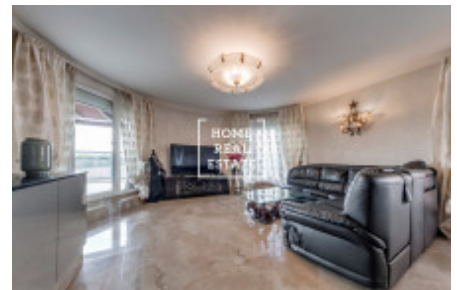

## Sale flat 3+kk, 90 m<sup>2</sup> - Tupolevova, Letňany

ID	<a href="#">36035</a>	Offer	Sale
Group	3+kk	Furnished	Furnished
Location	Tupolevova	Ownership	Personal
Usable area	90 m <sup>2</sup>	City	<a href="#">Prague</a>
District	<a href="#">Letňany</a>	City district	<a href="#">Letňany</a>
Status	Realized		