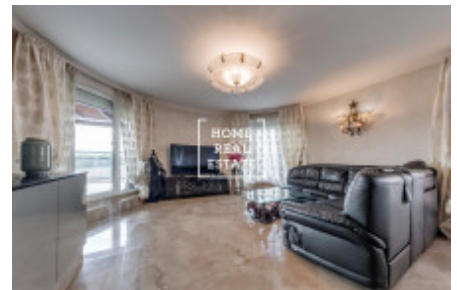

Sale flat 3+kk, 90 m2 - Tupolevova, Letňany

ID	36035	Offer	Sale
Group	3+kk	Furnished	Furnished
Location	Tupolevova	Ownership	Personal
Usable area	90 m ²	City	Prague
District	Letňany	City district	Letňany
Status	Realized		