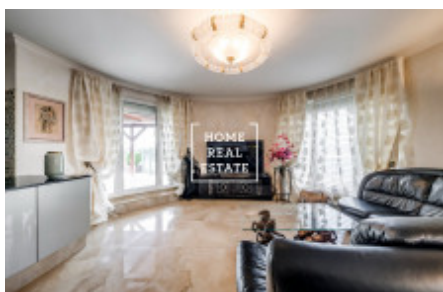

Sale flat 3+kk, 90 m² - Tupolevova, Letňany

ID	36035	Offer	Sale
Group	3+kk	Furnished	Furnished
Location	Tupolevova	Ownership	Personal
Usable area	90 m ²	City	Prague
District	Letňany	City district	Letňany
Status	Realized		