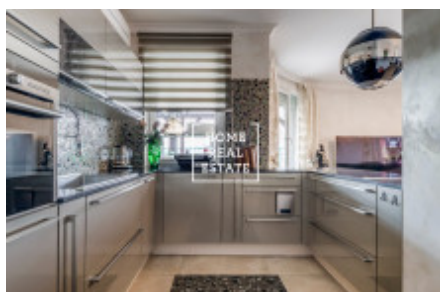

Sale flat 3+kk, 90 m² - Tupolevova, Letňany

ID	36035	Offer	Sale
Group	3+kk	Furnished	Furnished
Location	Tupolevova	Ownership	Personal
Usable area	90 m ²	City	Prague
District	Letňany	City district	Letňany
Status	Realized		