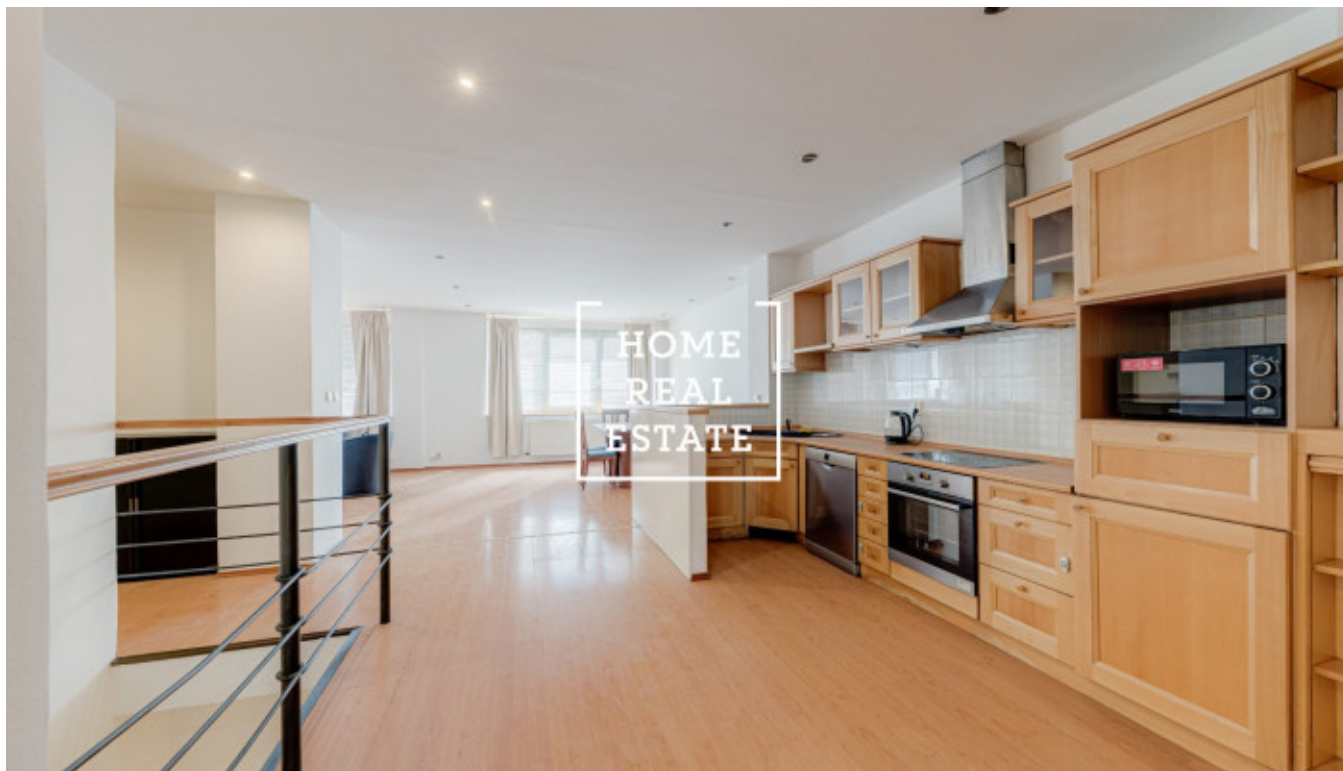

HOME
REAL
ESTATE

Sale flat 5+kk, 155 m² - Eliášova, Bubeneč

ID	36034	Offer	Sale
Group	5+kk	Furnished	Partially furnished
Location	Eliášova	Ownership	Personal
Usable area	155 m ²	City	Prague
District	Bubeneč	City district	Bubeneč
Status	Realized		