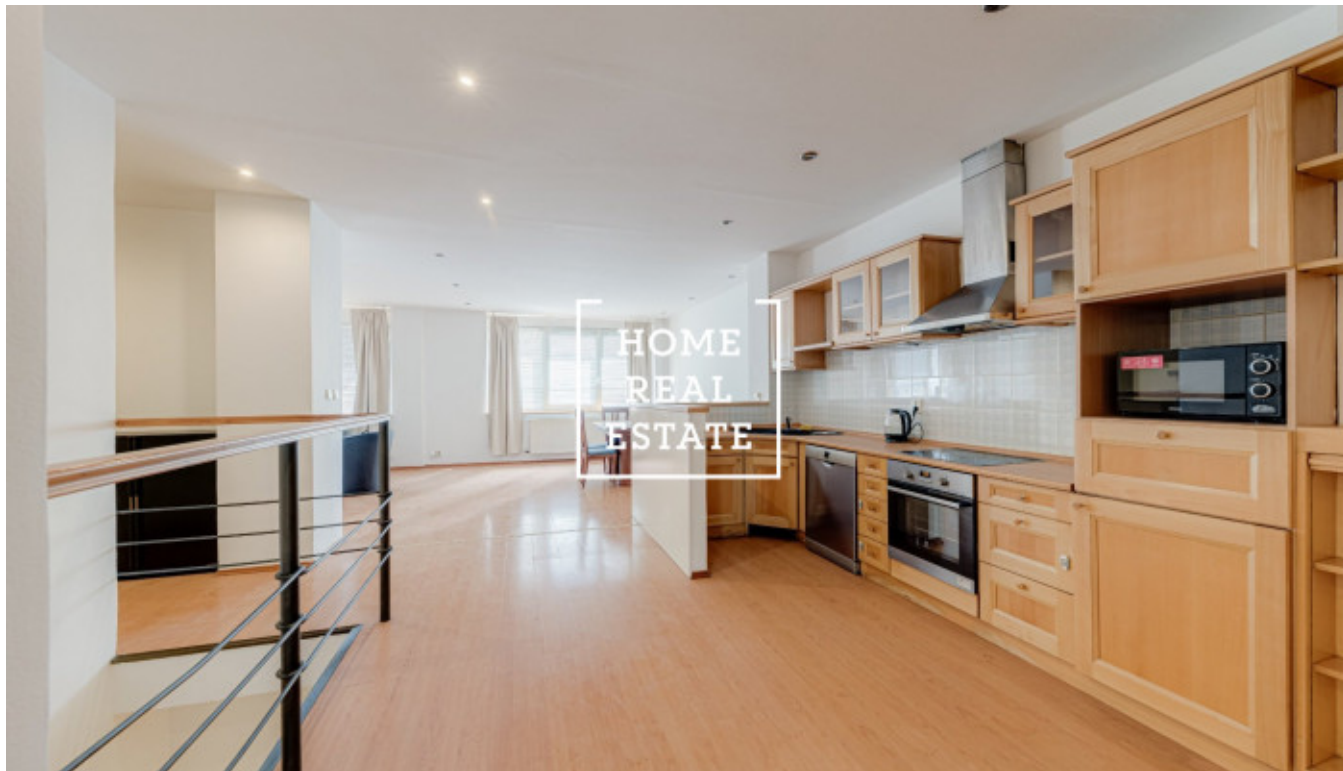

Sale flat 5+kk, 155 m² - Eliášova, Bubeneč

ID	36034	Offer	Sale
Group	5+kk	Furnished	Partially furnished
Location	Eliášova	Ownership	Personal
Usable area	155 m ²	City	Prague
District	Bubeneč	City district	Bubeneč
Status	Realized		