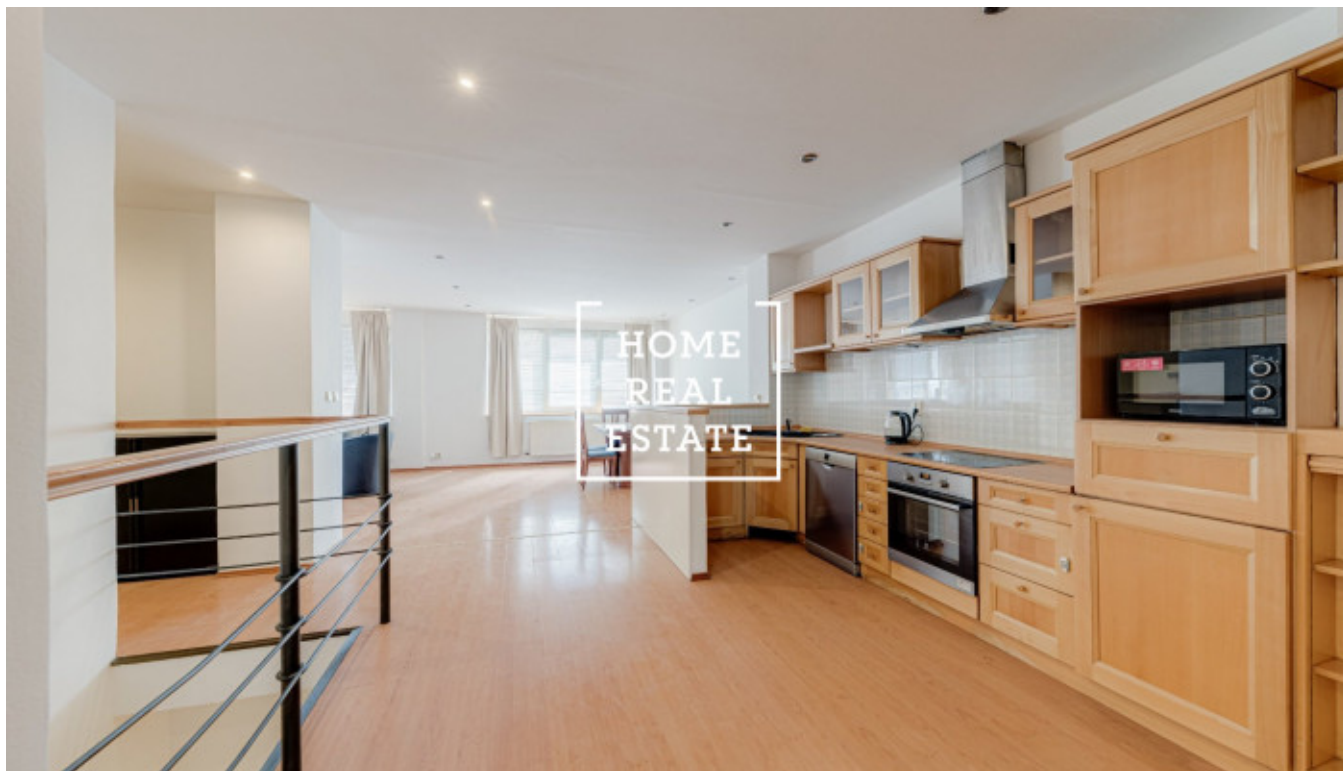

## Sale flat 5+kk, 155 m<sup>2</sup> - Eliášova, Bubeneč

ID	<a href="#">36034</a>	Offer	Sale
Group	5+kk	Furnished	Partially furnished
Location	Eliášova	Ownership	Personal
Usable area	155 m <sup>2</sup>	City	<a href="#">Prague</a>
District	<a href="#">Bubeneč</a>	City district	<a href="#">Bubeneč</a>
Status	Realized		