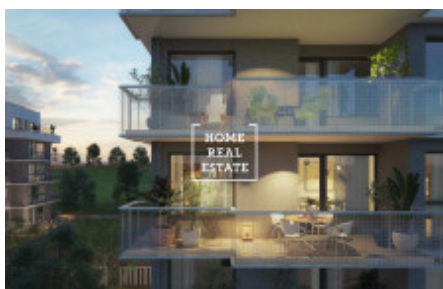

## Sale flat 2+kk, 76 m<sup>2</sup> - Svitákova, Stodůlky

ID	<a href="#">36033</a>	Offer	Sale
Group	2+kk	Furnished	unfurnished
Location	Svitákova	Ownership	Cooperative
Usable area	76 m <sup>2</sup>	City	<a href="#">Prague</a>
District	<a href="#">Stodůlky</a>	City district	<a href="#">Stodůlky</a>
Status	Realized		