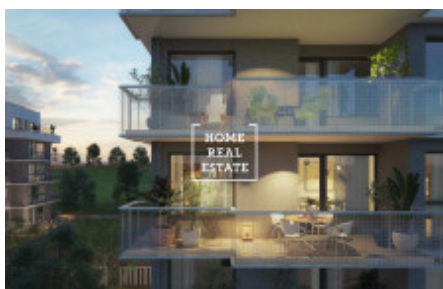

HOME
REAL
ESTATE

Sale flat 2+kk, 76 m² - Svitákova, Stodůlky

ID	36033	Offer	Sale
Group	2+kk	Furnished	unfurnished
Location	Svitákova	Ownership	Cooperative
Usable area	76 m²	City	Prague
District	Stodůlky	City district	Stodůlky
Status	Realized