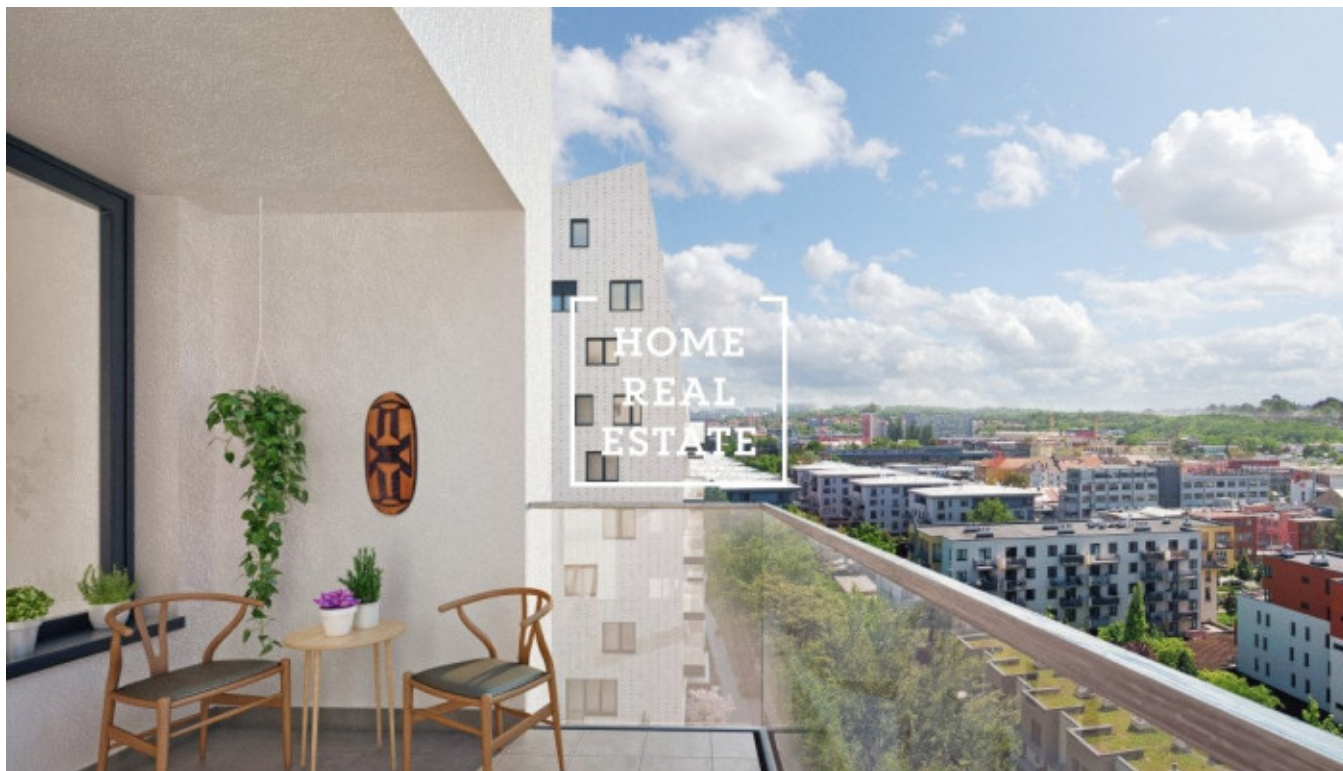

HOME
REAL
ESTATE

Sale flat 2+kk, 69 m² - Pod Harfou, Vysočany

| | | | |
|-------------|--------------------------|---------------|--------------------------|
| ID | 36032 | Offer | Sale |
| Group | 2+kk | Furnished | unfurnished |
| Location | Pod Harfou | Ownership | Cooperative |
| Usable area | 69 m ² | City | Prague |
| District | Vysočany | City district | Vysočany |
| Status | Realized | | |