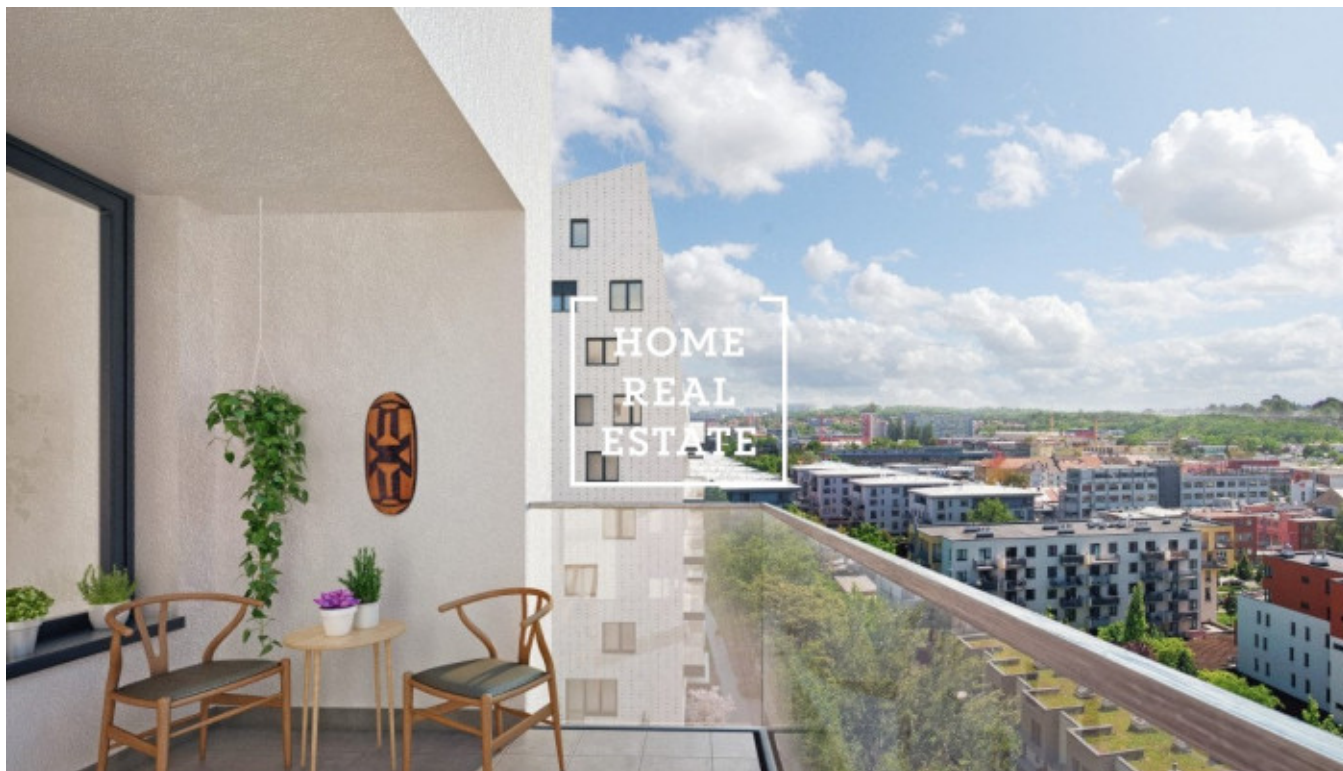

HOME
REAL
ESTATE

Sale flat 2+kk, 69 m² - Pod Harfou, Vysočany

ID	36032	Offer	Sale
Group	2+kk	Furnished	unfurnished
Location	Pod Harfou	Ownership	Cooperative
Usable area	69 m ²	City	Prague
District	Vysočany	City district	Vysočany
Status	Realized		