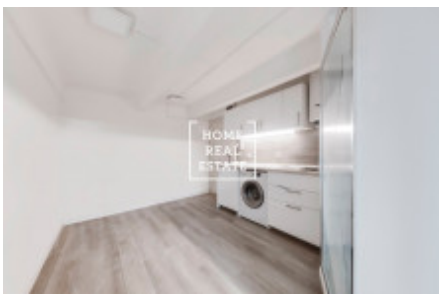

Rent commercial offices, 13 m2 - Jugoslávských partyzánů, Bubeneč

ID	36031	Offer	Rental
Group	Offices	Furnished	Partially furnished
Location	Jugoslávských partyzánů	Usable area	13 m ²
City	Prague	District	Bubeneč
City district	Bubeneč	Status	Realized