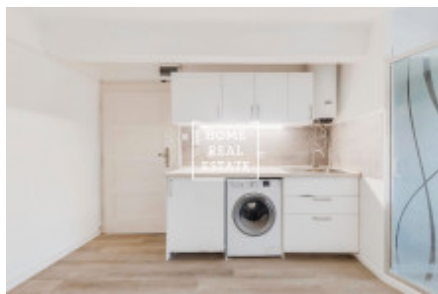

Rent commercial offices, 13 m2 - Jugoslávských partyzánů, Bubeneč

ID	36031	Offer	Rental
Group	Offices	Furnished	Partially furnished
Location	Jugoslávských partyzánů	Usable area	13 m ²
City	Prague	District	Bubeneč
City district	Bubeneč	Status	Realized