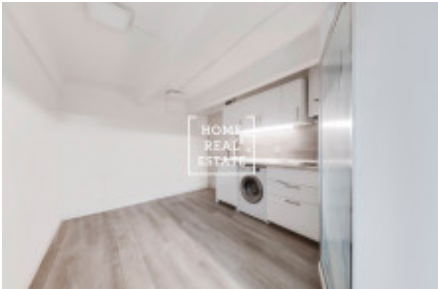

HOME
REAL
ESTATE

Rent commercial offices, 13 m2 - Jugoslávských partyzánů, Bubeneč

ID	36031	Offer	Rental
Group	Offices	Furnished	Partially furnished
Location	Jugoslávských partyzánů	Usable area	13 m ²
City	Prague	District	Bubeneč
City district	Bubeneč	Status	Realized