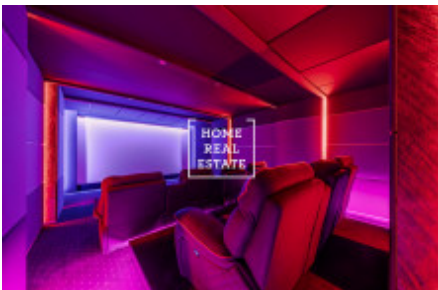

## Sale house family, 329 m<sup>2</sup> - Keltská, Zbuzany

ID	<a href="#">36029</a>	Offer	Sale
Group	Family	Furnished	Furnished
Location	Keltská	Usable area	329 m <sup>2</sup>
City	<a href="#">Zbuzany</a>	District	<a href="#">Zbuzany</a>
City district	<a href="#">Zbuzany</a>	Status	Realized