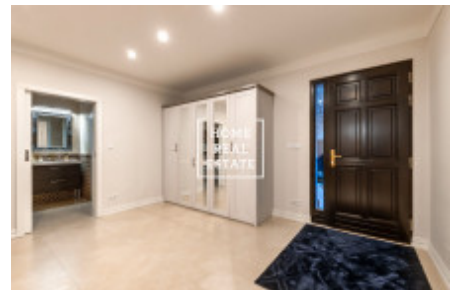

## Sale house family, 329 m<sup>2</sup> - Keltská, Zbuzany

ID	<a href="#">36029</a>	Offer	Sale
Group	Family	Furnished	Furnished
Location	Keltská	Usable area	329 m <sup>2</sup>
City	<a href="#">Zbuzany</a>	District	<a href="#">Zbuzany</a>
City district	<a href="#">Zbuzany</a>	Status	Realized