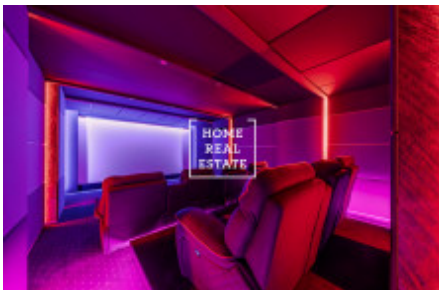

Sale house family, 329 m² - Keltská, Zbuzany

ID	36029	Offer	Sale
Group	Family	Furnished	Furnished
Location	Keltská	Usable area	329 m ²
City	Zbuzany	District	Zbuzany
City district	Zbuzany	Status	Realized