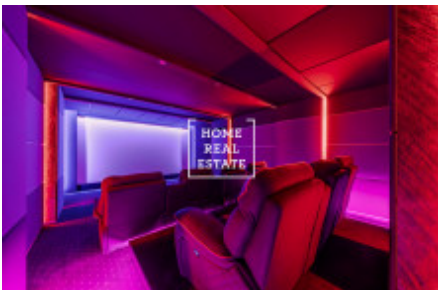

Sale house family, 329 m² - Keltská, Zbuzany

ID	36029	Offer	Sale
Group	Family	Furnished	Furnished
Location	Keltská	Usable area	329 m ²
City	Zbuzany	District	Zbuzany
City district	Zbuzany	Status	Realized