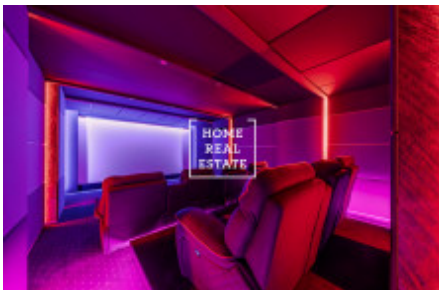

## Sale house family, 329 m2 - Keltská, Zbuzany

ID	<a href="#">36029</a>	Offer	Sale
Group	Family	Furnished	Furnished
Location	Keltská	Usable area	329 m <sup>2</sup>
City	<a href="#">Zbuzany</a>	District	<a href="#">Zbuzany</a>
City district	<a href="#">Zbuzany</a>	Status	Realized