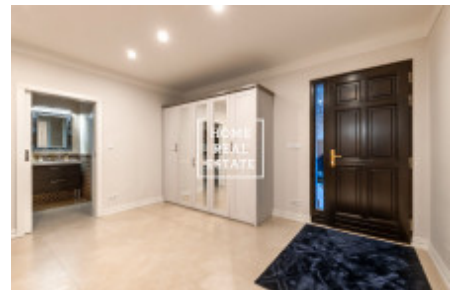

Sale house family, 329 m² - Keltská, Zbuzany

ID	36029	Offer	Sale
Group	Family	Furnished	Furnished
Location	Keltská	Usable area	329 m ²
City	Zbuzany	District	Zbuzany
City district	Zbuzany	Status	Realized