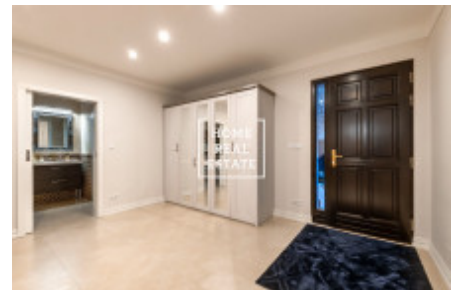

Sale house family, 329 m² - Keltská, Zbuzany

ID	36029	Offer	Sale
Group	Family	Furnished	Furnished
Location	Keltská	Usable area	329 m ²
City	Zbuzany	District	Zbuzany
City district	Zbuzany	Status	Realized