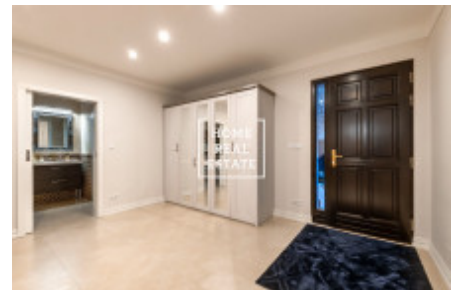

## Sale house family, 329 m2 - Keltská, Zbuzany

ID	<a href="#">36029</a>	Offer	Sale
Group	Family	Furnished	Furnished
Location	Keltská	Usable area	329 m <sup>2</sup>
City	<a href="#">Zbuzany</a>	District	<a href="#">Zbuzany</a>
City district	<a href="#">Zbuzany</a>	Status	Realized