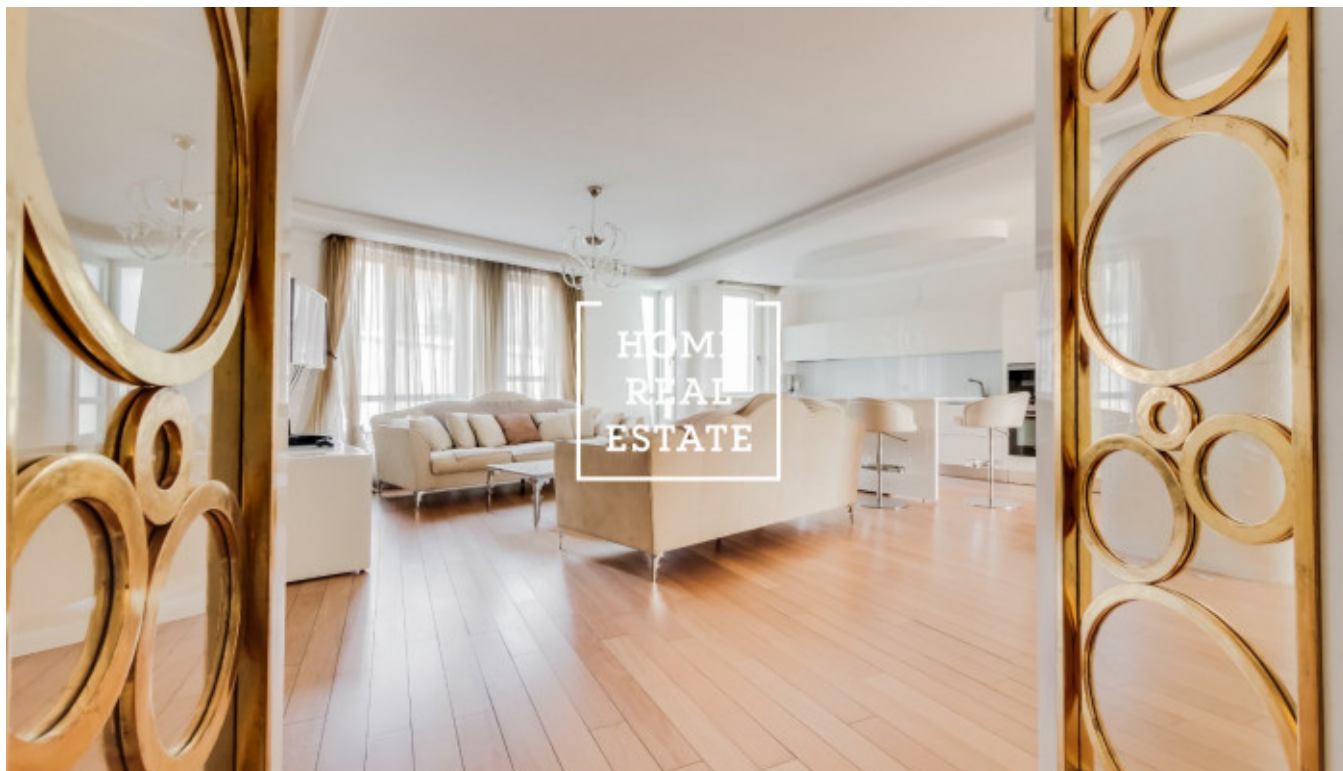

HOME
REAL
ESTATE

Sale flat 4+kk, 150 m² - Holečkova, Smíchov

ID	36027	Offer	Sale
Group	4+kk	Furnished	Furnished
Location	Holečkova	Ownership	Personal
Usable area	150 m²	City	Prague
District	Smíchov	City district	Košíře
Status	Realized