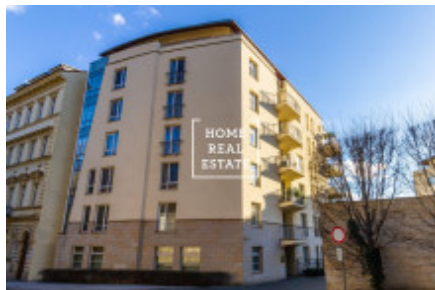

HOME
REAL
ESTATE

Sale flat 4+kk, 150 m² - Holečkova, Smíchov

ID	36027	Offer	Sale
Group	4+kk	Furnished	Furnished
Location	Holečkova	Ownership	Personal
Usable area	150 m ²	City	Prague
District	Smíchov	City district	Košíře
Status	Realized		