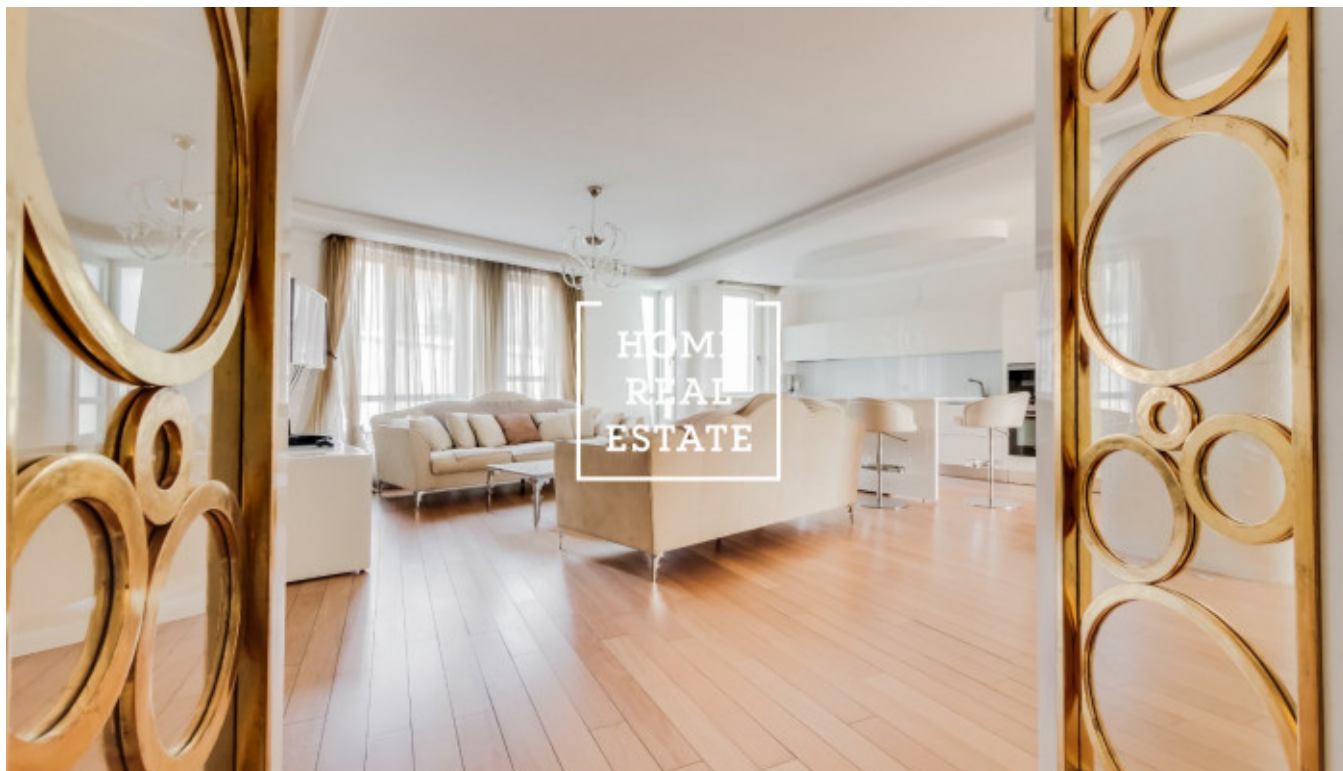

## Sale flat 4+kk, 150 m<sup>2</sup> - Holečkova, Smíchov

ID	<a href="#">36027</a>	Offer	Sale
Group	4+kk	Furnished	Furnished
Location	Holečkova	Ownership	Personal
Usable area	150 m <sup>2</sup>	City	<a href="#">Prague</a>
District	<a href="#">Smíchov</a>	City district	<a href="#">Košíře</a>
Status	Realized		