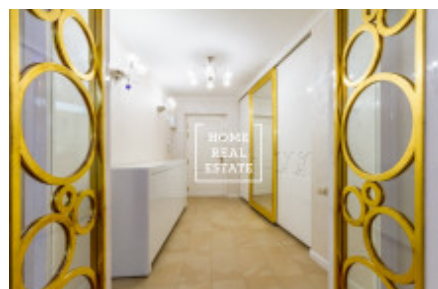

## Sale flat 4+kk, 150 m<sup>2</sup> - Holečkova, Smíchov

ID	<a href="#">36027</a>	Offer	Sale
Group	4+kk	Furnished	Furnished
Location	Holečkova	Ownership	Personal
Usable area	150 m <sup>2</sup>	City	<a href="#">Prague</a>
District	<a href="#">Smíchov</a>	City district	<a href="#">Košíře</a>
Status	Realized		