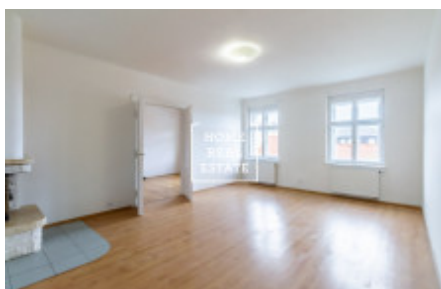

HOME
REAL
ESTATE

Sale flat 4+kk, 144 m² - Ječná, Nové Město

ID	36026	Offer	Sale
Group	4+kk	Furnished	Partially furnished
Location	Ječná	Ownership	Personal
Usable area	144 m ²	City	Prague
District	Nové Město	City district	Nové Město
Status	Realized		