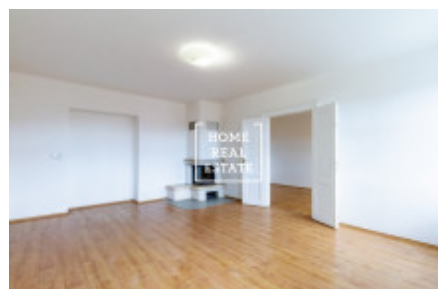

HOME
REAL
ESTATE

Sale flat 4+kk, 144 m² - Ječná, Nové Město

ID	36026	Offer	Sale
Group	4+kk	Furnished	Partially furnished
Location	Ječná	Ownership	Personal
Usable area	144 m ²	City	Prague
District	Nové Město	City district	Nové Město
Status	Realized		