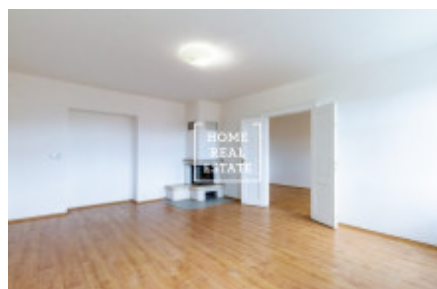

## Sale flat 4+1, 144 m<sup>2</sup> - Ječná, Nové Město

ID	<a href="#">36025</a>	Offer	Sale
Group	4+1	Furnished	Partially furnished
Location	Ječná	Ownership	Personal
Usable area	144 m <sup>2</sup>	City	<a href="#">Prague</a>
District	<a href="#">Nové Město</a>	City district	<a href="#">Nové Město</a>
Status	Realized		