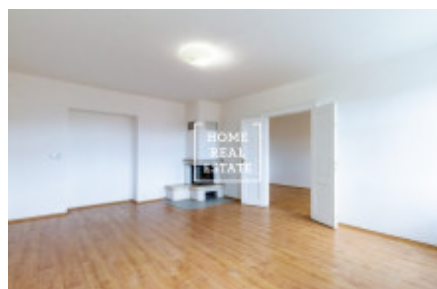

HOME
REAL
ESTATE

Sale flat 4+1, 144 m² - Ječná, Nové Město

ID	36025	Offer	Sale
Group	4+1	Furnished	Partially furnished
Location	Ječná	Ownership	Personal
Usable area	144 m²	City	Prague
District	Nové Město	City district	Nové Město
Status	Realized