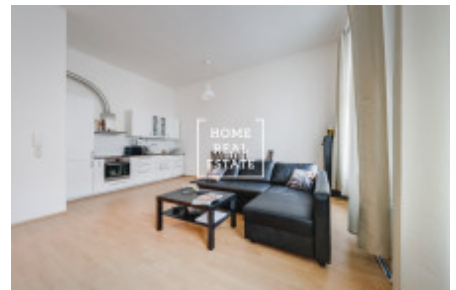

Sale flat 2+kk, 62 m² - Světova, Libeň

ID	36024	Offer	Sale
Group	2+kk	Furnished	Furnished
Location	Světova	Ownership	Personal
Usable area	62 m ²	City	Prague
District	Libeň	City district	Libeň
Status	Realized		