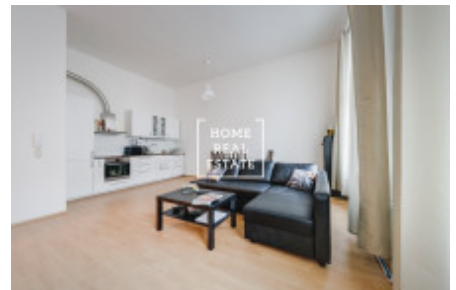

Sale flat 2+kk, 62 m² - Světova, Libeň

| | | | |
|-------------|-----------------------|---------------|------------------------|
| ID | 36024 | Offer | Sale |
| Group | 2+kk | Furnished | Furnished |
| Location | Světova | Ownership | Personal |
| Usable area | 62 m ² | City | Prague |
| District | Libeň | City district | Libeň |
| Status | Realized | | |