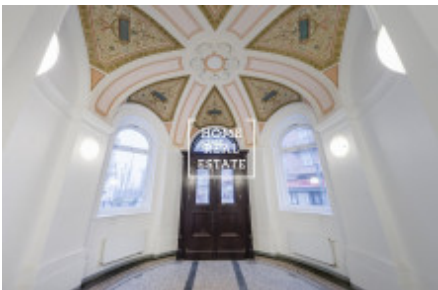

Sale flat 2+kk, 62 m² - Světova, Libeň

ID	36024	Offer	Sale
Group	2+kk	Furnished	Furnished
Location	Světova	Ownership	Personal
Usable area	62 m ²	City	Prague
District	Libeň	City district	Libeň
Status	Realized		