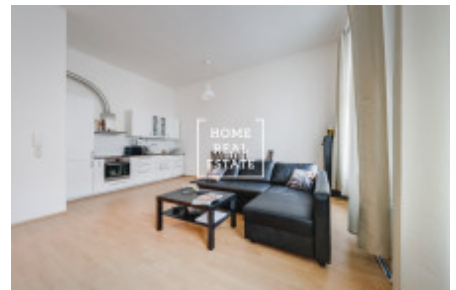

## Sale flat 2+kk, 62 m<sup>2</sup> - Světova, Libeň

ID	<a href="#">36024</a>	Offer	Sale
Group	2+kk	Furnished	Furnished
Location	Světova	Ownership	Personal
Usable area	62 m <sup>2</sup>	City	<a href="#">Prague</a>
District	<a href="#">Libeň</a>	City district	<a href="#">Libeň</a>
Status	Realized		