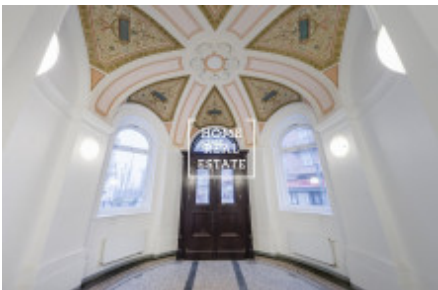

Sale flat 2+kk, 62 m² - Světova, Libeň

| | | | |
|-------------|-----------------------|---------------|------------------------|
| ID | 36024 | Offer | Sale |
| Group | 2+kk | Furnished | Furnished |
| Location | Světova | Ownership | Personal |
| Usable area | 62 m ² | City | Prague |
| District | Libeň | City district | Libeň |
| Status | Realized | | |