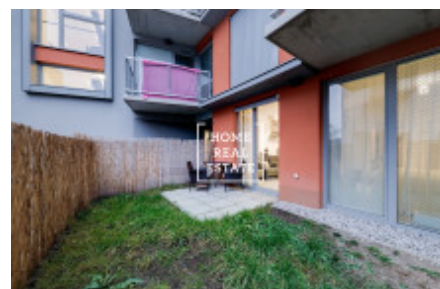

Sale flat 1+1, 63 m² - Olgy Havlové, Žižkov

ID	36020	Offer	Sale
Group	1+1	Furnished	Furnished
Location	Olgy Havlové	Ownership	Personal
Usable area	63 m ²	City	Prague
District	Žižkov	City district	Žižkov
Status	Realized		