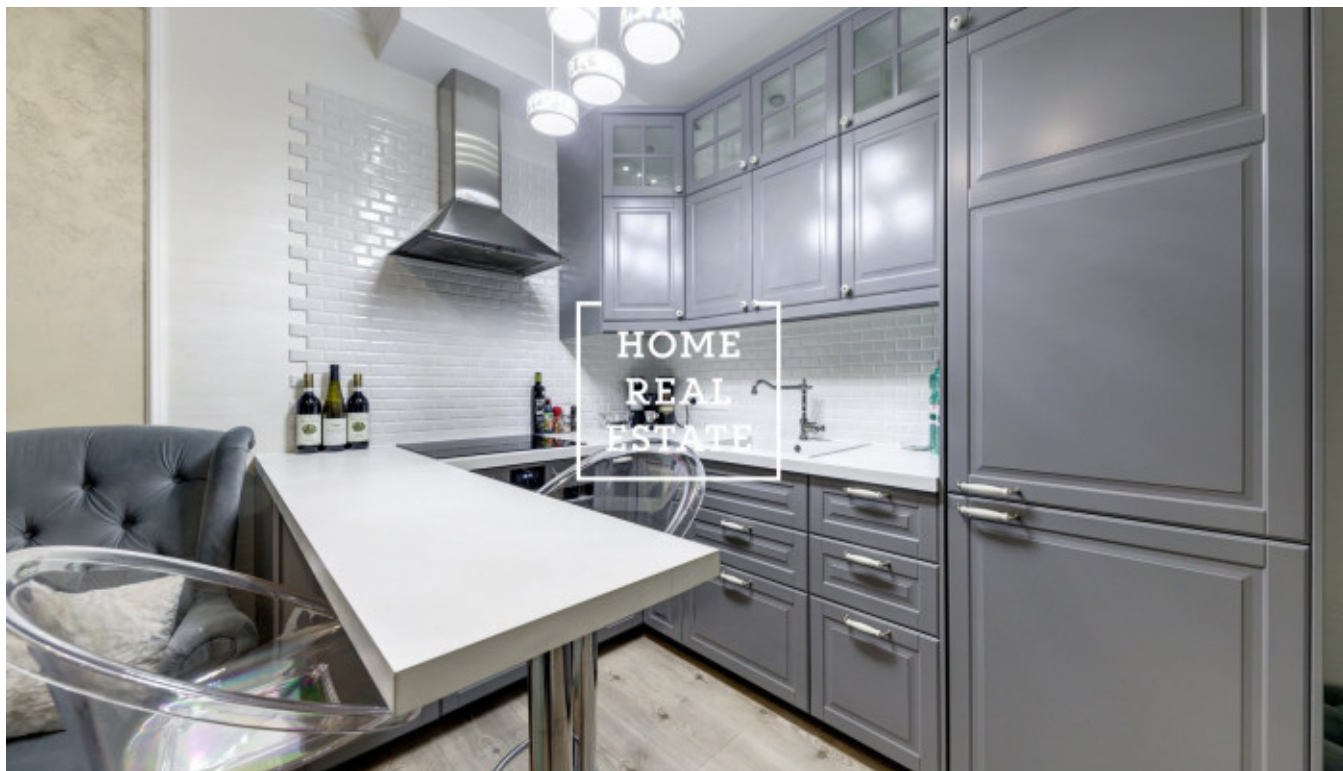

Sale flat 1+1, 63 m² - Olgy Havlové, Žižkov

ID	36020	Offer	Sale
Group	1+1	Furnished	Furnished
Location	Olgy Havlové	Ownership	Personal
Usable area	63 m ²	City	Prague
District	Žižkov	City district	Žižkov
Status	Realized		