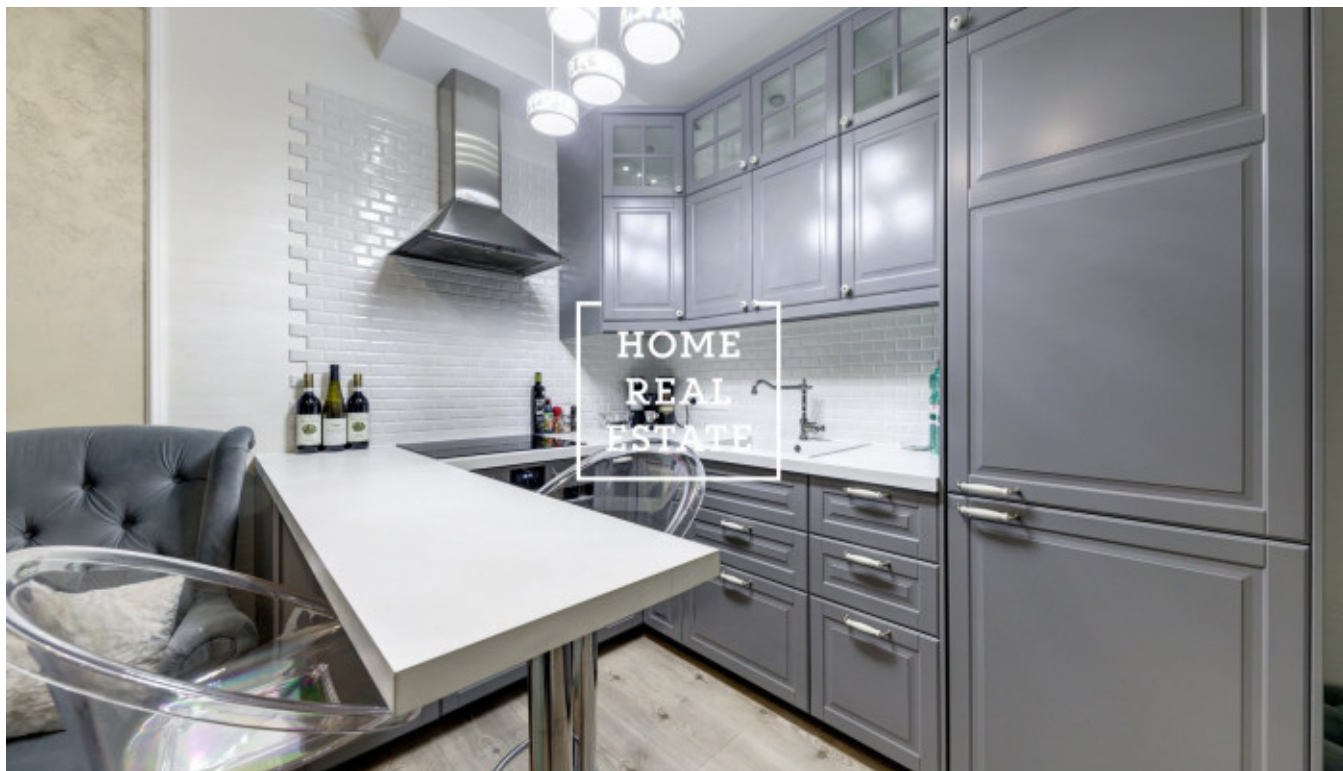

Sale flat 1+1, 63 m2 - Olgy Havlové, Žižkov

ID	36020	Offer	Sale
Group	1+1	Furnished	Furnished
Location	Olgy Havlové	Ownership	Personal
Usable area	63 m ²	City	Prague
District	Žižkov	City district	Žižkov
Status	Realized		