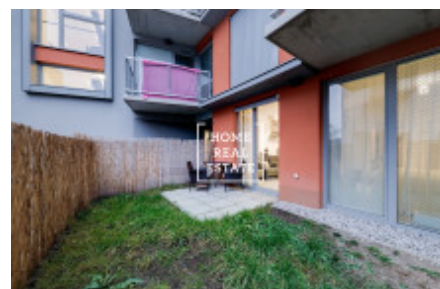

Sale flat 1+1, 63 m2 - Olgy Havlové, Žižkov

ID	36020	Offer	Sale
Group	1+1	Furnished	Furnished
Location	Olgy Havlové	Ownership	Personal
Usable area	63 m ²	City	Prague
District	Žižkov	City district	Žižkov
Status	Realized		