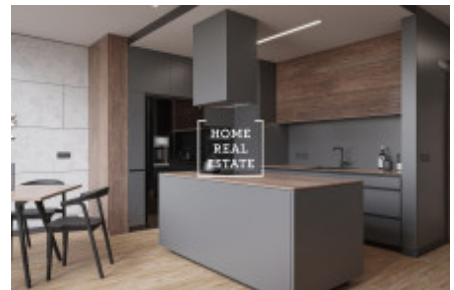

Sale flat 2+kk, 61 m2 - Pod vinicí, Modřany

ID	36018	Offer	Sale
Group	2+kk	Location	Pod vinicí
Ownership	Personal	Usable area	61 m ²
City	Prague	District	Modřany
City district	Modřany	Status	Realized