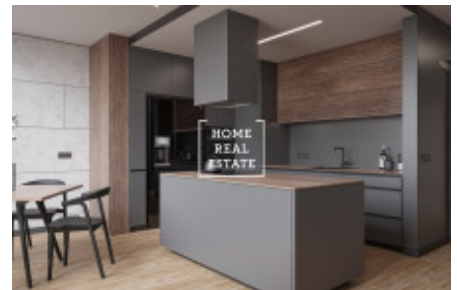

Sale flat 2+kk, 61 m² - Pod vinicí, Modřany

ID	36018	Offer	Sale
Group	2+kk	Location	Pod vinicí
Ownership	Personal	Usable area	61 m ²
City	Prague	District	Modřany
City district	Modřany	Status	Realized