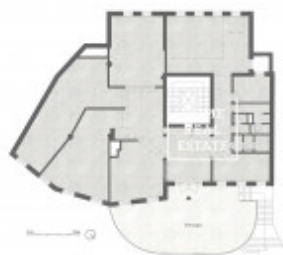

Sale commercial accommodation, 311 m² - Zámecký vrch, Karlovy Vary

ID	36014	Offer	Sale
Group	Accommodation	Furnished	unfurnished
Location	Zámecký vrch	Usable area	311 m ²
City	Karlovy Vary	District	Karlovy Vary
City district	Karlovy Vary	Status	Realized