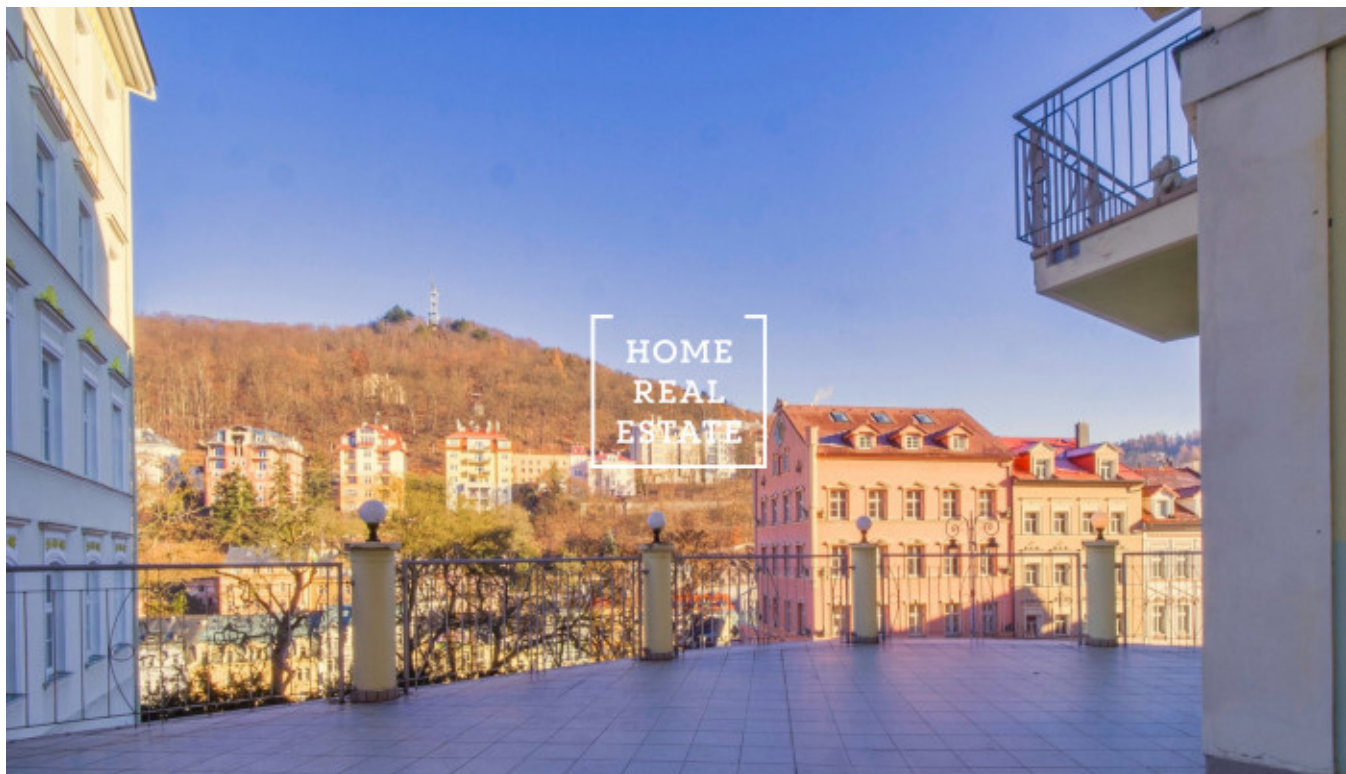

Sale commercial accommodation, 311 m² - Zámecký vrch, Karlovy Vary

ID	36014	Offer	Sale
Group	Accommodation	Furnished	unfurnished
Location	Zámecký vrch	Usable area	311 m ²
City	Karlovy Vary	District	Karlovy Vary
City district	Karlovy Vary	Status	Realized