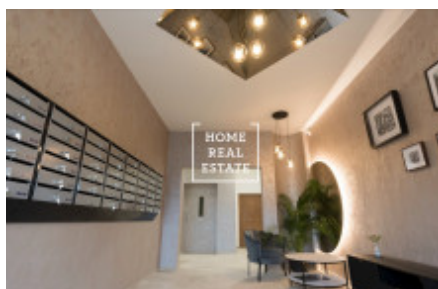

Sale flat 1+kk, 20 m2 - Prosecká,

ID	36005	Offer	Sale
Group	1+kk	Furnished	unfurnished
Location	Prosecká	Ownership	Personal
Usable area	20 m ²	City	Prague
City district	Libeň	Status	Realized