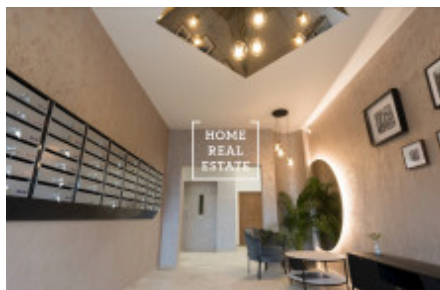

## Sale flat 1+kk, 20 m2 - Prosecká,

ID	<a href="#">36005</a>	Offer	Sale
Group	1+kk	Furnished	unfurnished
Location	Prosecká	Ownership	Personal
Usable area	20 m <sup>2</sup>	City	<a href="#">Prague</a>
City district	<a href="#">Libeň</a>	Status	Realized