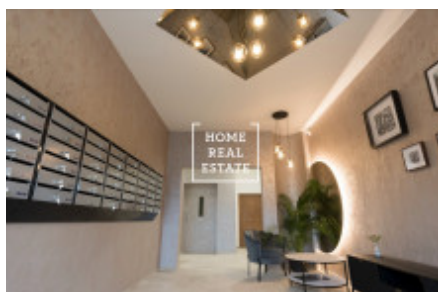

## Sale flat 1+kk, 20 m2 - Prosecká,

ID	<a href="#">36005</a>	Offer	Sale
Group	1+kk	Furnished	unfurnished
Location	Prosecká	Ownership	Personal
Usable area	20 m <sup>2</sup>	City	<a href="#">Prague</a>
City district	<a href="#">Libeň</a>	Status	Realized