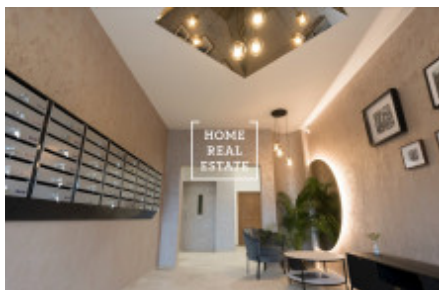

Sale flat 1+kk, 20 m2 - Prosecká,

ID	36005	Offer	Sale
Group	1+kk	Furnished	unfurnished
Location	Prosecká	Ownership	Personal
Usable area	20 m ²	City	Prague
City district	Libeň	Status	Realized