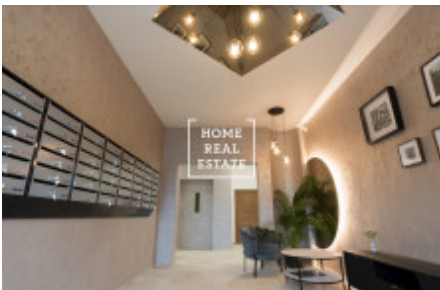

Sale flat 1+kk, 21 m² - Prosecká, Prosek

ID	36003	Offer	Sale
Group	1+kk	Furnished	unfurnished
Location	Prosecká	Ownership	Personal
Usable area	21 m ²	City	Prague
District	Prosek	City district	Libeň
Status	Realized		