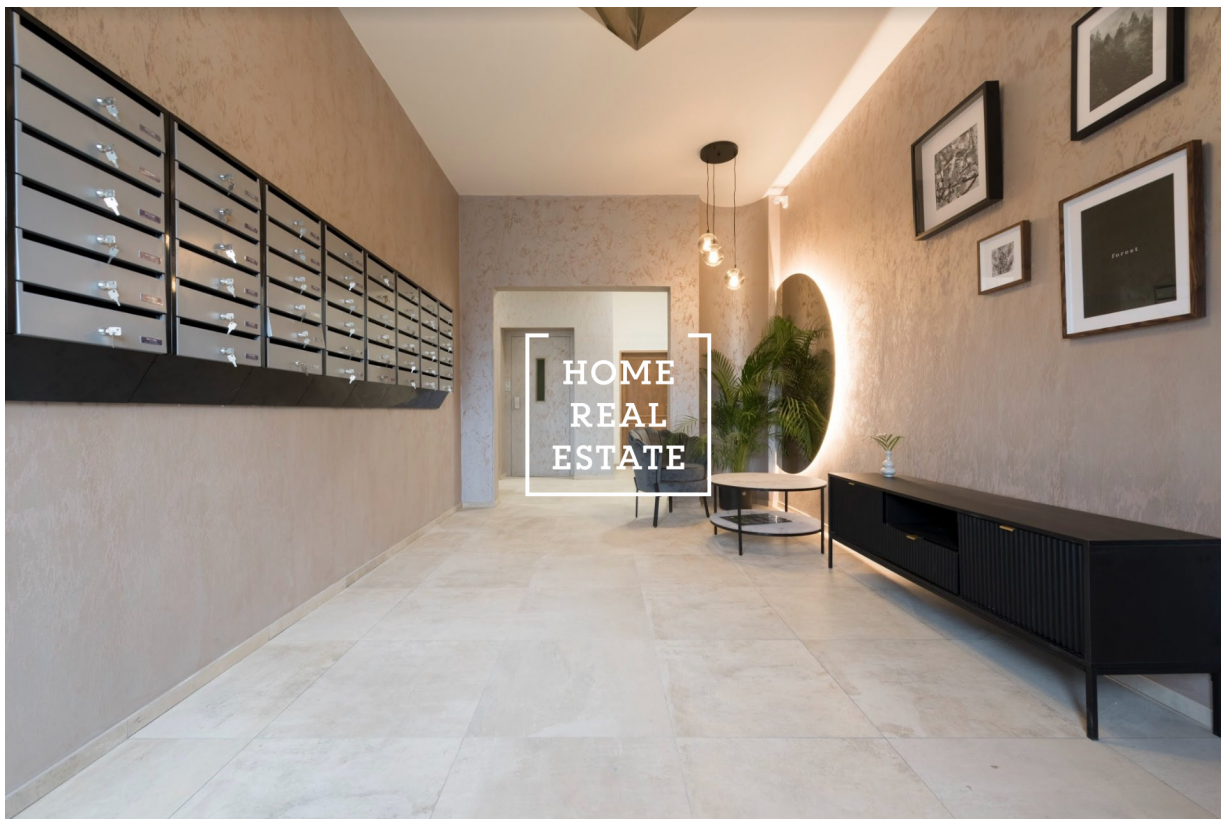

HOME
REAL
ESTATE

Sale flat 1+kk, 17 m² - Prosecká, Prosek

**HOME
REAL
ESTATE**

ID	36002
Offer	Sale
Group	1+kk
Furnished	unfurnished
Location	Prosecká
Ownership	Personal
Usable area	17 m ²
City	Prague
District	Prosek
City district	Libeň