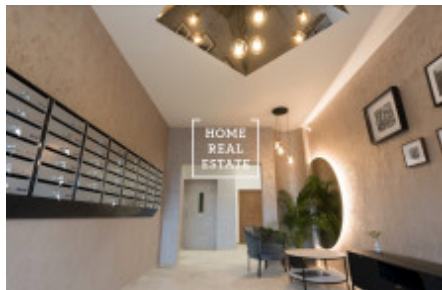

Sale flat 2+kk, 28 m² - Prosecká, Prosek

ID	36001	Offer	Sale
Group	2+kk	Furnished	unfurnished
Location	Prosecká	Ownership	Personal
Usable area	28 m ²	City	Prague
District	Prosek	City district	Libeň
Status	Realized		