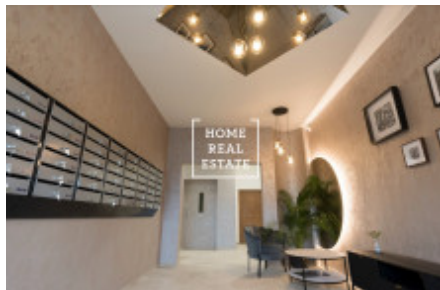

Sale flat 2+kk, 28 m² - Prosecká, Prosek

ID	36001	Offer	Sale
Group	2+kk	Furnished	unfurnished
Location	Prosecká	Ownership	Personal
Usable area	28 m ²	City	Prague
District	Prosek	City district	Libeň
Status	Realized		