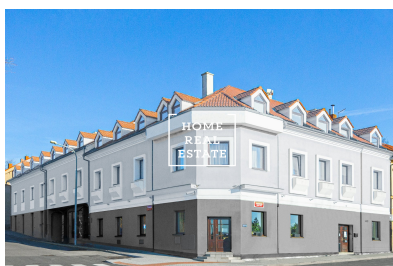

HOME
REAL
ESTATE

Sale flat 1+kk, 13 m² - Prosecká, Prosek

**HOME
REAL
ESTATE**

ID	36000
Offer	Sale
Group	1+kk
Furnished	unfurnished
Location	Prosecká
Ownership	Personal
Usable area	13 m ²
City	Prague
District	Prosek
City district	Libeň