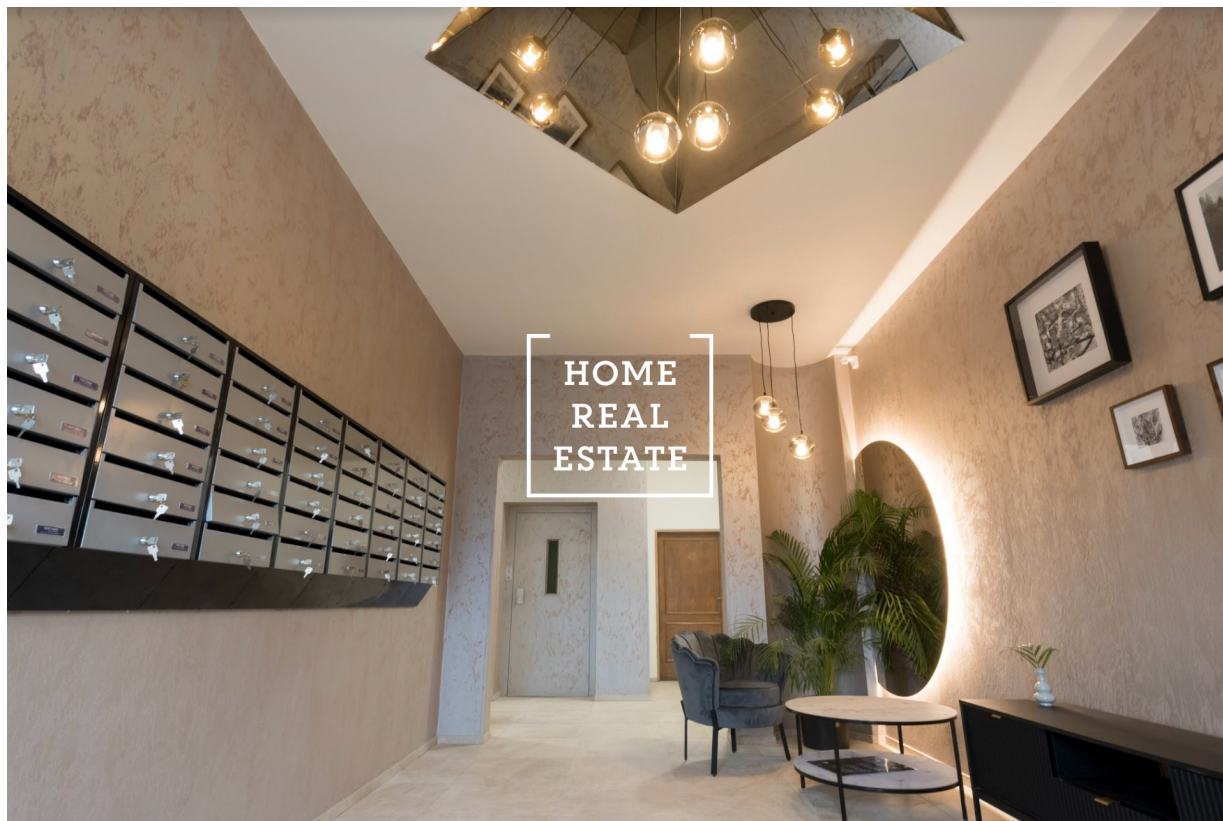

HOME
REAL
ESTATE

Sale flat 1+kk, 17 m² - Prosecká, Prosek

HOME
REAL
ESTATE

**HOME
REAL
ESTATE**

ID	35998
Offer	Sale
Group	1+kk
Furnished	unfurnished
Location	Prosecká
Ownership	Personal
Usable area	17 m ²
City	Prague
District	Prosek
City district	Libeň