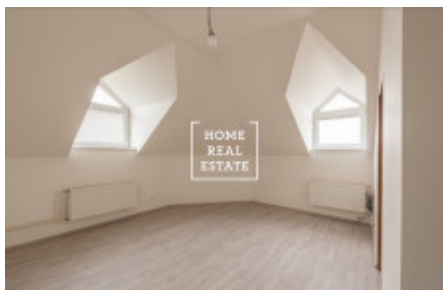

## Sale flat 1+kk, 22 m<sup>2</sup> - Prosecká, Prosek

ID	<a href="#">35997</a>	Offer	Sale
Group	1+kk	Furnished	unfurnished
Location	Prosecká	Ownership	Personal
Usable area	22 m <sup>2</sup>	City	<a href="#">Prague</a>
District	<a href="#">Prosek</a>	City district	<a href="#">Libeň</a>
Status	Realized		