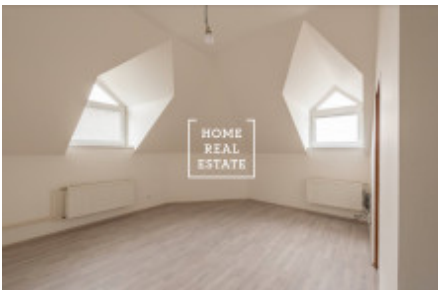

Sale flat 1+kk, 22 m² - Prosecká, Prosek

ID	35997	Offer	Sale
Group	1+kk	Furnished	unfurnished
Location	Prosecká	Ownership	Personal
Usable area	22 m ²	City	Prague
District	Prosek	City district	Libeň
Status	Realized		