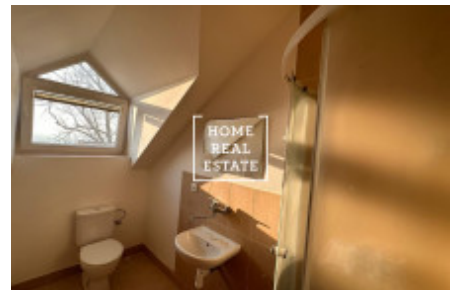

Sale flat 1+kk, 22 m² - Prosecká, Prosek

ID	35997	Offer	Sale
Group	1+kk	Furnished	unfurnished
Location	Prosecká	Ownership	Personal
Usable area	22 m ²	City	Prague
District	Prosek	City district	Libeň
Status	Realized		