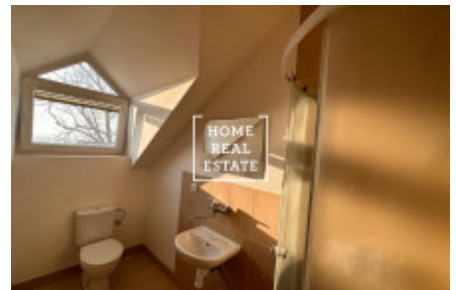

Sale flat 1+kk, 22 m² - Prosecká, Prosek

ID	35997	Offer	Sale
Group	1+kk	Furnished	unfurnished
Location	Prosecká	Ownership	Personal
Usable area	22 m ²	City	Prague
District	Prosek	City district	Libeň
Status	Realized		