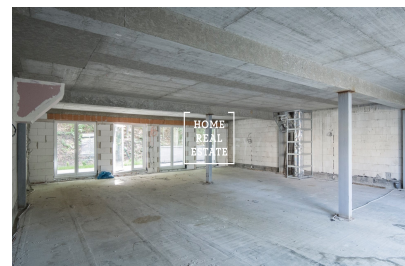

Sale commercial warehouses, 150 m2 - Šumavská, Karlovy Vary

**HOME
REAL
ESTATE**

ID	35985
Offer	Sale
Group	Warehouses
Furnished	unfurnished
Location	Šumavská
Usable area	150 m ²
City	Karlovy Vary
District	Karlovy Vary
City district	Karlovy Vary