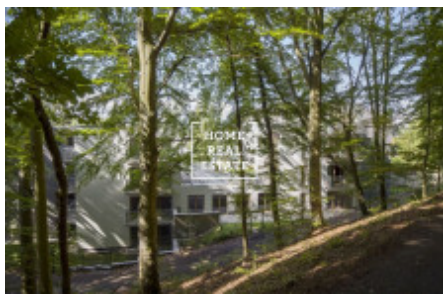

# Sale commercial offices, 150 m2 - Šumavská, Karlovy Vary

ID	<a href="#">35984</a>	Offer	Sale
Group	Offices	Furnished	unfurnished
Location	Šumavská	Usable area	150 m <sup>2</sup>
City	<a href="#">Karlovy Vary</a>	District	<a href="#">Karlovy Vary</a>
City district	<a href="#">Karlovy Vary</a>	Status	Realized