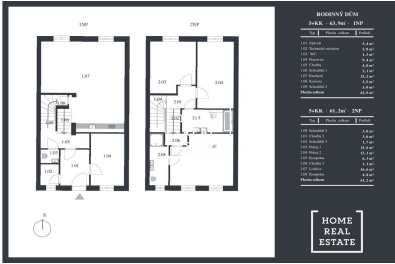

# Sale house family, 125 m<sup>2</sup> - V. Poláka, Stehelčevy

**HOME  
REAL  
ESTATE**

ID  
Offer  
Group  
Furnished  
Location  
Usable area  
City  
District  
City district

[35975](#)  
Sale  
Family  
unfurnished  
V. Poláka  
125 m<sup>2</sup>  
[Stehelčeves](#)  
[Stehelčeves](#)  
[Stehelčeves](#)