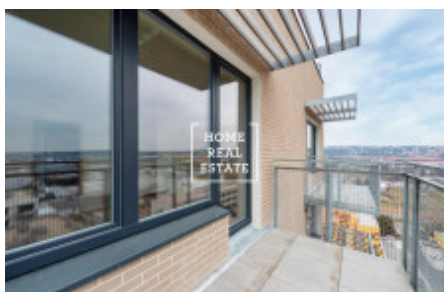

Sale flat 1+kk, 30 m² - Čerpadlová, Vysočany

ID	35972	Offer	Sale
Group	1+kk	Furnished	unfurnished
Location	Čerpadlová	Ownership	Personal
Usable area	30 m ²	City	Prague
District	Vysočany	City district	Vysočany
Status	Realized		