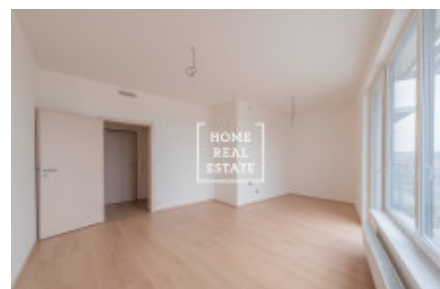

Sale flat 1+kk, 30 m² - Čerpadlová, Vysočany

ID	35972	Offer	Sale
Group	1+kk	Furnished	unfurnished
Location	Čerpadlová	Ownership	Personal
Usable area	30 m ²	City	Prague
District	Vysočany	City district	Vysočany
Status	Realized		