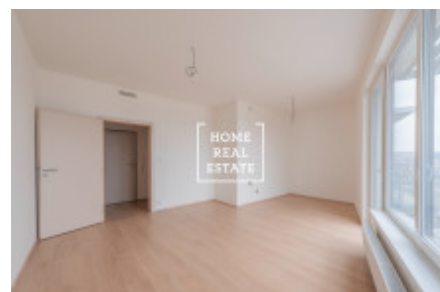

Sale flat 1+kk, 30 m² - Čerpadlová, Vysočany

ID	35972	Offer	Sale
Group	1+kk	Furnished	unfurnished
Location	Čerpadlová	Ownership	Personal
Usable area	30 m ²	City	Prague
District	Vysočany	City district	Vysočany
Status	Realized		