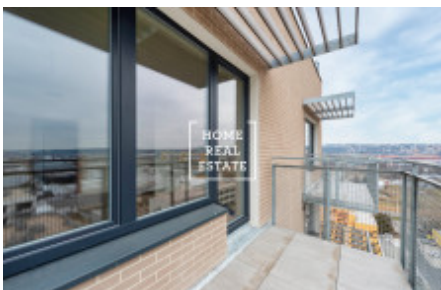

Sale flat 1+kk, 30 m² - Čerpadlová, Vysočany

ID	35972	Offer	Sale
Group	1+kk	Furnished	unfurnished
Location	Čerpadlová	Ownership	Personal
Usable area	30 m ²	City	Prague
District	Vysočany	City district	Vysočany
Status	Realized		