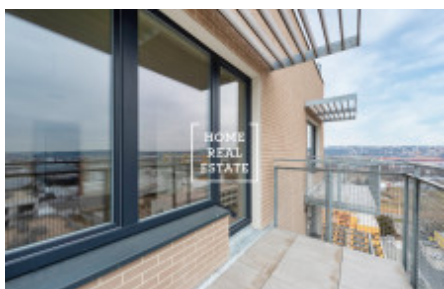

Sale flat 1+kk, 30 m² - Čerpadlová, Vysočany

ID	35972	Offer	Sale
Group	1+kk	Furnished	unfurnished
Location	Čerpadlová	Ownership	Personal
Usable area	30 m ²	City	Prague
District	Vysočany	City district	Vysočany
Status	Realized		