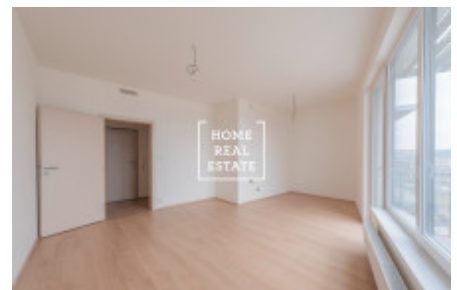

Sale flat 1+kk, 30 m² - Čerpadlová, Vysočany

ID	35972	Offer	Sale
Group	1+kk	Furnished	unfurnished
Location	Čerpadlová	Ownership	Personal
Usable area	30 m ²	City	Prague
District	Vysočany	City district	Vysočany
Status	Realized		