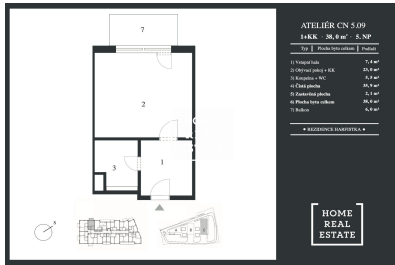

Sale flat 1+kk, 38 m2 - Čerpadlová, Vysočany

**HOME
REAL
ESTATE**

ID	35971
Offer	Sale
Group	1+kk
Furnished	unfurnished
Location	Čerpadlová
Ownership	Personal
Usable area	38 m ²
City	Prague
District	Vysočany
City district	Vysočany