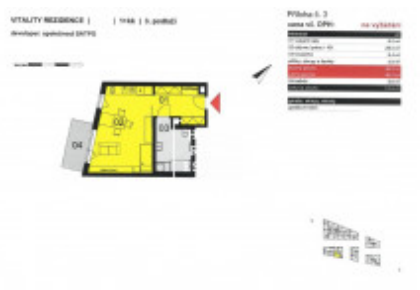

Sale flat 1+kk, 46 m² - Kobrova, Smíchov

ID	35970	Offer	Sale
Group	1+kk	Location	Kobrova
Ownership	Personal	Usable area	46 m ²
City	Prague	District	Smíchov
City district	Smíchov	Status	Realized