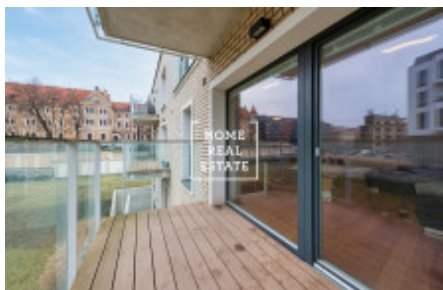

Sale flat 1+kk, 46 m² - Kobrova, Smíchov

ID	35970	Offer	Sale
Group	1+kk	Location	Kobrova
Ownership	Personal	Usable area	46 m ²
City	Prague	District	Smíchov
City district	Smíchov	Status	Realized