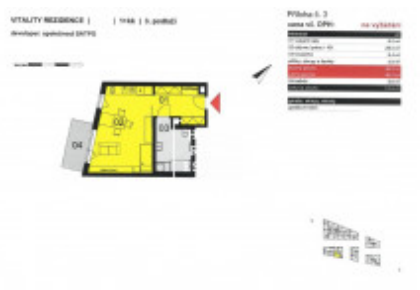

## Sale flat 1+kk, 46 m<sup>2</sup> - Kobrova, Smíchov

ID	<a href="#">35970</a>	Offer	Sale
Group	1+kk	Location	Kobrova
Ownership	Personal	Usable area	46 m <sup>2</sup>
City	<a href="#">Prague</a>	District	<a href="#">Smíchov</a>
City district	<a href="#">Smíchov</a>	Status	Realized