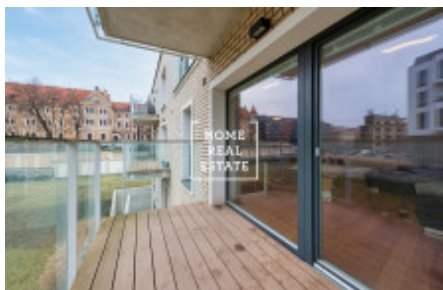

## Sale flat 1+kk, 46 m<sup>2</sup> - Kobrova, Smíchov

ID	<a href="#">35970</a>	Offer	Sale
Group	1+kk	Location	Kobrova
Ownership	Personal	Usable area	46 m <sup>2</sup>
City	<a href="#">Prague</a>	District	<a href="#">Smíchov</a>
City district	<a href="#">Smíchov</a>	Status	Realized