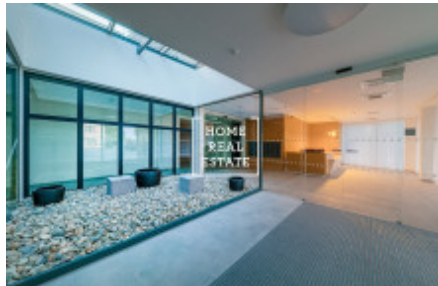

## Sale flat 1+kk, 46 m<sup>2</sup> - Kobrova, Smíchov

ID	<a href="#">35891</a>	Offer	Sale
Group	1+kk	Location	Kobrova
Ownership	Personal	Usable area	46 m <sup>2</sup>
City	<a href="#">Prague</a>	District	<a href="#">Smíchov</a>
City district	<a href="#">Smíchov</a>	Status	Realized