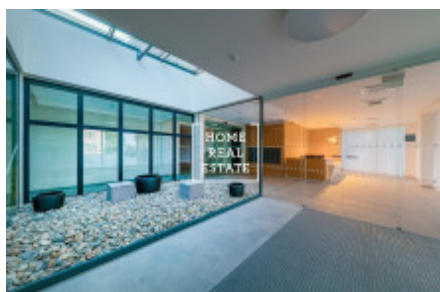

Sale flat 1+kk, 46 m² - Kobrova, Smíchov

ID	35891	Offer	Sale
Group	1+kk	Location	Kobrova
Ownership	Personal	Usable area	46 m ²
City	Prague	District	Smíchov
City district	Smíchov	Status	Realized