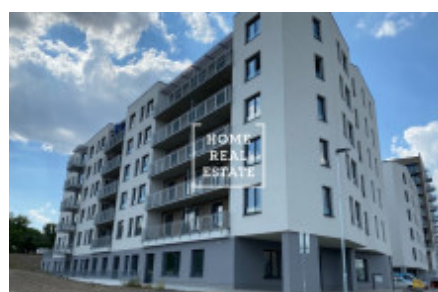

HOME
REAL
ESTATE

Sale flat 1+kk, 38 m² - Čerpadlová, Vysočany

ID	35890	Offer	Sale
Group	1+kk	Furnished	unfurnished
Location	Čerpadlová	Ownership	Personal
Usable area	38 m ²	City	Prague
District	Vysočany	City district	Vysočany
Status	Realized		