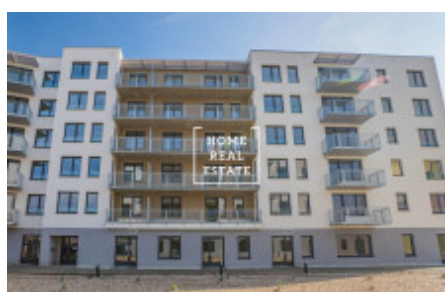

HOME
REAL
ESTATE

Sale flat 1+kk, 38 m² - Čerpadlová, Vysočany

ID	35890	Offer	Sale
Group	1+kk	Furnished	unfurnished
Location	Čerpadlová	Ownership	Personal
Usable area	38 m ²	City	Prague
District	Vysočany	City district	Vysočany
Status	Realized		