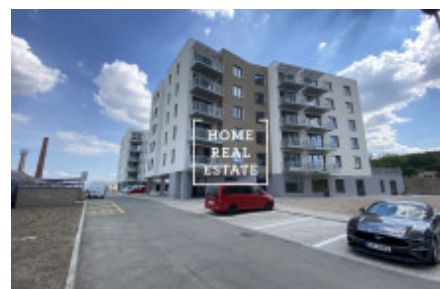

ID	35889	Offer	Sale
Group	1+kk	Furnished	unfurnished
Location	Čerpadlová	Ownership	Personal
Usable area	38 m²	City	Prague
District	Vysočany	City district	Vysočany
Status	Realized