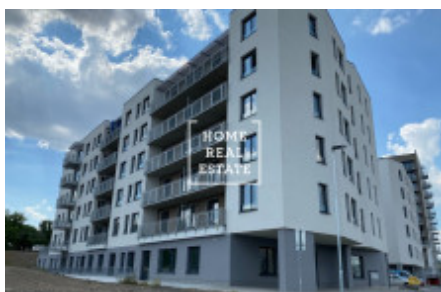

HOME
REAL
ESTATE

Sale flat 1+kk, 30 m² - Čerpadlová, Vysočany

ID	35888	Offer	Sale
Group	1+kk	Furnished	unfurnished
Location	Čerpadlová	Ownership	Personal
Usable area	30 m ²	City	Prague
District	Vysočany	City district	Vysočany
Status	Realized		