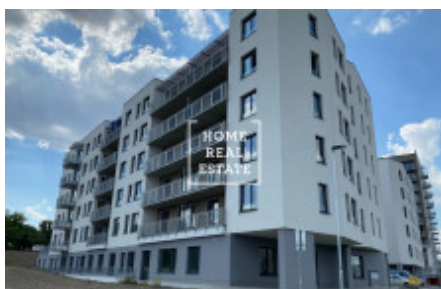

HOME
REAL
ESTATE

Sale flat 1+kk, 30 m² - Čerpadlová, Vysočany

ID	35888	Offer	Sale
Group	1+kk	Furnished	unfurnished
Location	Čerpadlová	Ownership	Personal
Usable area	30 m²	City	Prague
District	Vysočany	City district	Vysočany
Status	Realized