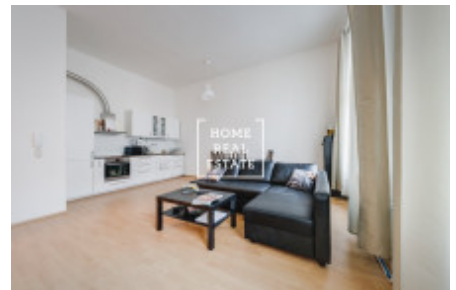

## Sale flat 2+kk, 62 m<sup>2</sup> - Světova, Libeň

ID	<a href="#">35886</a>	Offer	Sale
Group	2+kk	Furnished	Furnished
Location	Světova	Ownership	Personal
Usable area	62 m <sup>2</sup>	City	<a href="#">Prague</a>
District	<a href="#">Libeň</a>	City district	<a href="#">Libeň</a>
Status	Realized		