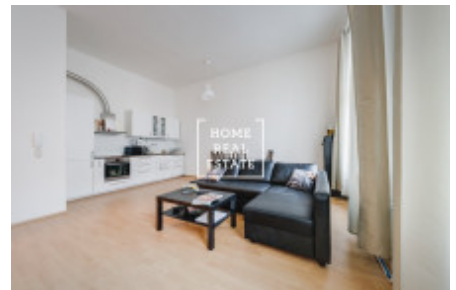

Sale flat 2+kk, 62 m2 - Světova, Libeň

ID	35886	Offer	Sale
Group	2+kk	Furnished	Furnished
Location	Světova	Ownership	Personal
Usable area	62 m ²	City	Prague
District	Libeň	City district	Libeň
Status	Realized		