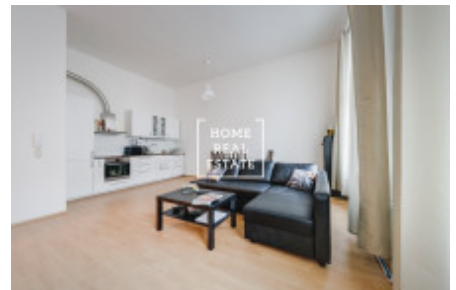

Sale flat 2+kk, 62 m² - Světova, Libeň

ID	35886	Offer	Sale
Group	2+kk	Furnished	Furnished
Location	Světova	Ownership	Personal
Usable area	62 m ²	City	Prague
District	Libeň	City district	Libeň
Status	Realized		