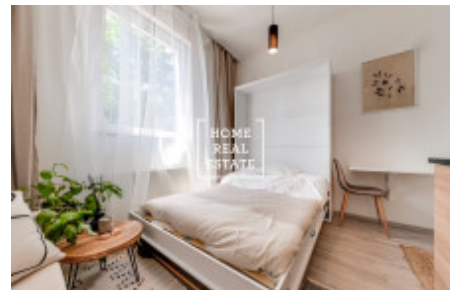

Sale flat 1+kk, 20 m2 - Prosecká,

ID	35879	Offer	Sale
Group	1+kk	Furnished	unfurnished
Location	Prosecká	Ownership	Personal
Usable area	20 m ²	City	Prague
City district	Libeň	Status	Realized