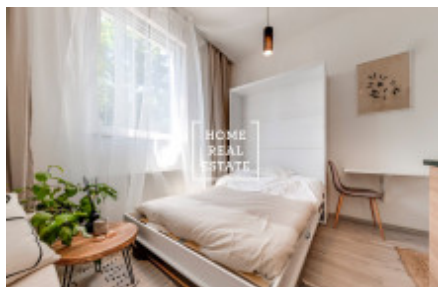

Sale flat 1+kk, 14 m² - Prosecká, Praha 8

ID	35878	Offer	Sale
Group	1+kk	Furnished	unfurnished
Location	Prosecká	Ownership	Personal
Usable area	14 m ²	City	Prague
District	Praha 8	City district	Libeň
Status	Realized		