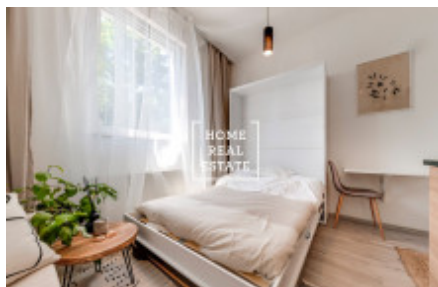

## Sale flat 1+kk, 14 m<sup>2</sup> - Prosecká, Praha 8

ID	<a href="#">35878</a>	Offer	Sale
Group	1+kk	Furnished	unfurnished
Location	Prosecká	Ownership	Personal
Usable area	14 m <sup>2</sup>	City	<a href="#">Prague</a>
District	<a href="#">Praha 8</a>	City district	<a href="#">Libeň</a>
Status	Realized		