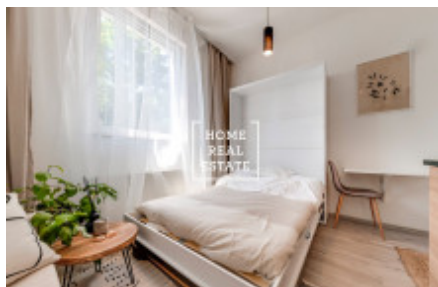

Sale flat 1+kk, 14 m2 - Prosecká, Praha 8

ID	35878	Offer	Sale
Group	1+kk	Furnished	unfurnished
Location	Prosecká	Ownership	Personal
Usable area	14 m ²	City	Prague
District	Praha 8	City district	Libeň
Status	Realized		