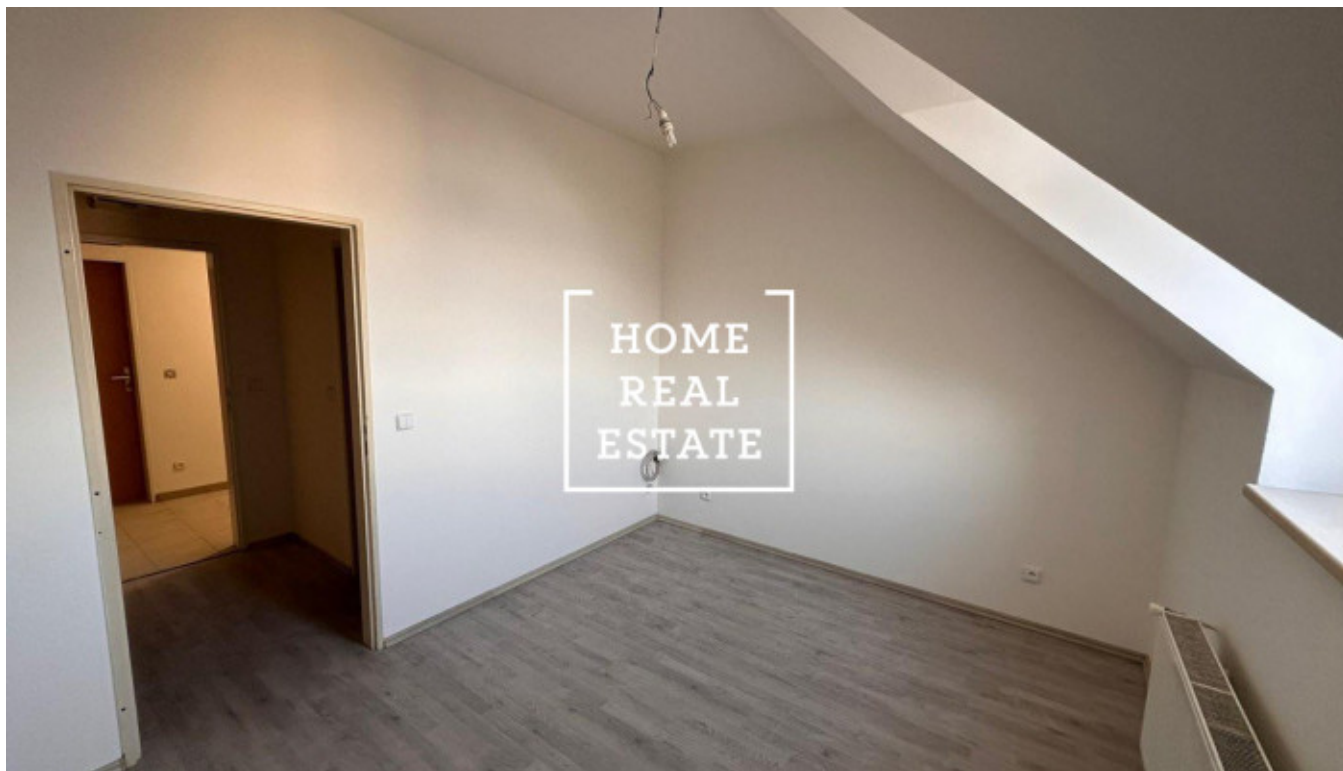

Sale flat 1+kk, 21 m² - Prosecká, Prosek

ID	35877	Offer	Sale
Group	1+kk	Furnished	unfurnished
Location	Prosecká	Ownership	Personal
Usable area	21 m ²	City	Prague
District	Prosek	City district	Libeň
Status	Realized		