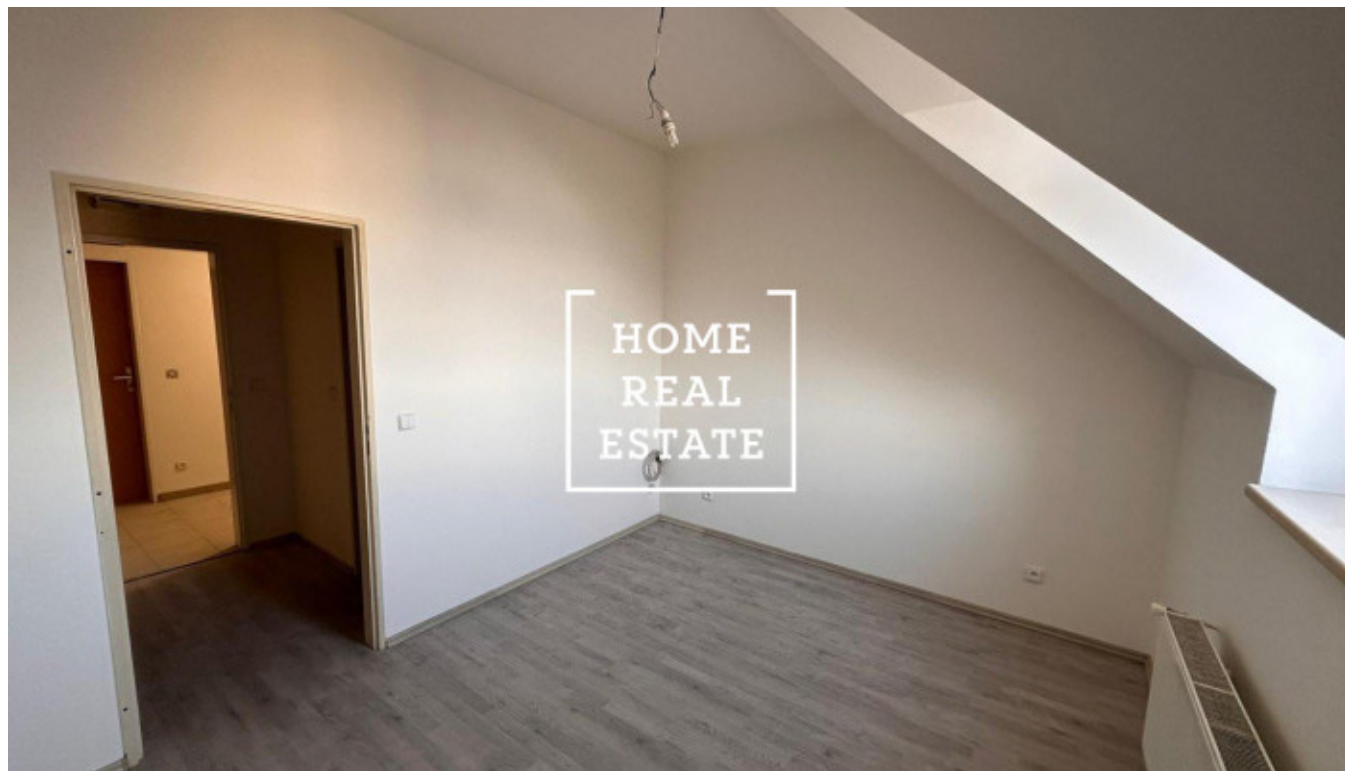

Sale flat 1+kk, 21 m² - Prosecká, Prosek

ID	35877	Offer	Sale
Group	1+kk	Furnished	unfurnished
Location	Prosecká	Ownership	Personal
Usable area	21 m ²	City	Prague
District	Prosek	City district	Libeň
Status	Realized		