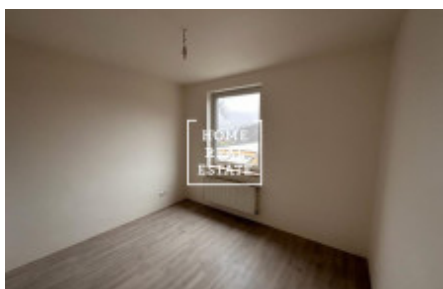

HOME
REAL
ESTATE

Sale flat 1+kk, 16 m² - Prosecká, Prosek

ID	35875	Offer	Sale
Group	1+kk	Furnished	unfurnished
Location	Prosecká	Ownership	Personal
Usable area	16 m ²	City	Prague
District	Prosek	City district	Libeň
Status	Realized		