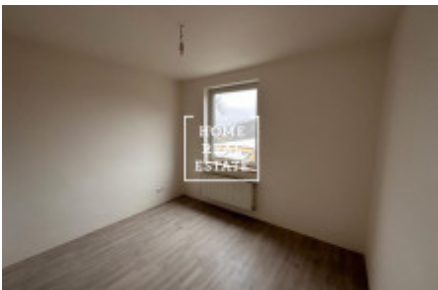

HOME
REAL
ESTATE

Sale flat 1+kk, 16 m² - Prosecká, Prosek

ID	35875	Offer	Sale
Group	1+kk	Furnished	unfurnished
Location	Prosecká	Ownership	Personal
Usable area	16 m ²	City	Prague
District	Prosek	City district	Libeň
Status	Realized		