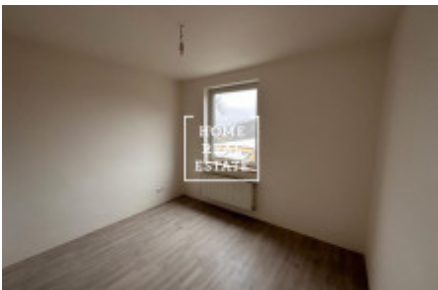

Sale flat 1+kk, 16 m² - Prosecká, Prosek

ID	35875	Offer	Sale
Group	1+kk	Furnished	unfurnished
Location	Prosecká	Ownership	Personal
Usable area	16 m ²	City	Prague
District	Prosek	City district	Libeň
Status	Realized		