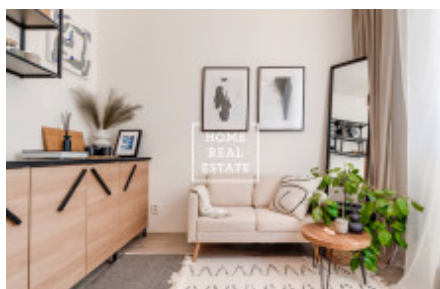

HOME
REAL
ESTATE

Sale flat 2+kk, 28 m² - Prosecká, Prosek

ID	35874	Offer	Sale
Group	2+kk	Furnished	unfurnished
Location	Prosecká	Ownership	Personal
Usable area	28 m ²	City	Prague
District	Prosek	City district	Libeň
Status	Realized		