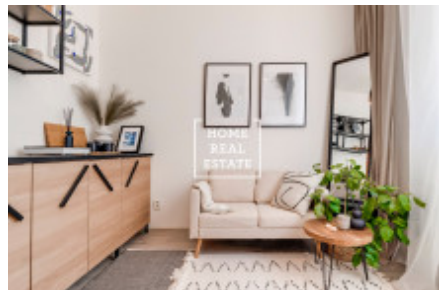

HOME
REAL
ESTATE

Sale flat 2+kk, 28 m² - Prosecká, Prosek

ID	35874	Offer	Sale
Group	2+kk	Furnished	unfurnished
Location	Prosecká	Ownership	Personal
Usable area	28 m ²	City	Prague
District	Prosek	City district	Libeň
Status	Realized		