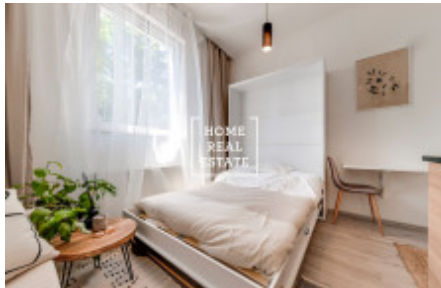

Sale flat 1+kk, 13 m² - Prosecká, Prosek

ID	35873	Offer	Sale
Group	1+kk	Furnished	unfurnished
Location	Prosecká	Ownership	Personal
Usable area	13 m ²	City	Prague
District	Prosek	City district	Libeň
Status	Realized		