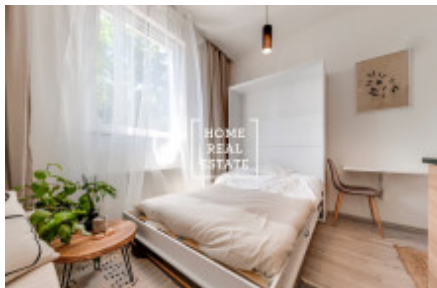

Sale flat 1+kk, 13 m² - Prosecká, Prosek

ID	35873	Offer	Sale
Group	1+kk	Furnished	unfurnished
Location	Prosecká	Ownership	Personal
Usable area	13 m ²	City	Prague
District	Prosek	City district	Libeň
Status	Realized		