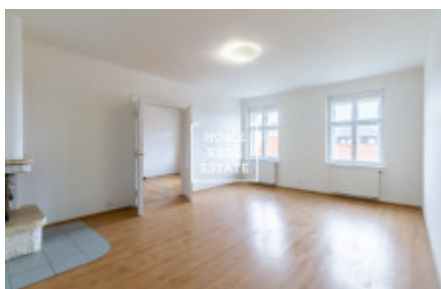

HOME
REAL
ESTATE

Sale flat 4+kk, 144 m² - Ječná, Nové Město

ID	35869	Offer	Sale
Group	4+kk	Furnished	Partially furnished
Location	Ječná	Ownership	Personal
Usable area	144 m ²	City	Prague
District	Nové Město	City district	Nové Město
Status	Realized		