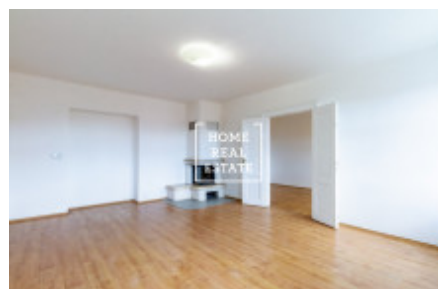

HOME
REAL
ESTATE

Sale flat 4+kk, 144 m² - Ječná, Nové Město

ID	35869	Offer	Sale
Group	4+kk	Furnished	Partially furnished
Location	Ječná	Ownership	Personal
Usable area	144 m ²	City	Prague
District	Nové Město	City district	Nové Město
Status	Realized		