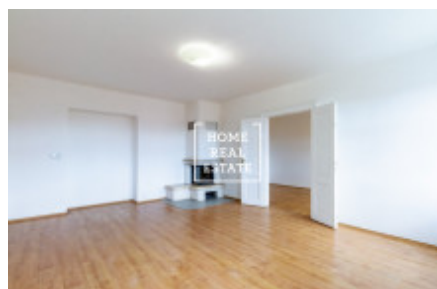

HOME
REAL
ESTATE

Sale flat 4+kk, 144 m² - Ječná, Nové Město

ID	35869	Offer	Sale
Group	4+kk	Furnished	Partially furnished
Location	Ječná	Ownership	Personal
Usable area	144 m ²	City	Prague
District	Nové Město	City district	Nové Město
Status	Realized		