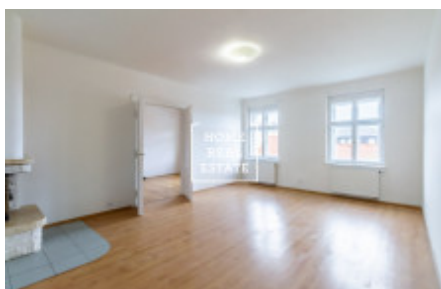

HOME
REAL
ESTATE

Sale flat 4+1, 144 m² - Ječná, Nové Město

| | | | |
|-------------|----------------------------|---------------|----------------------------|
| ID | 35868 | Offer | Sale |
| Group | 4+1 | Furnished | Partially furnished |
| Location | Ječná | Ownership | Personal |
| Usable area | 144 m ² | City | Prague |
| District | Nové Město | City district | Nové Město |
| Status | Realized | | |