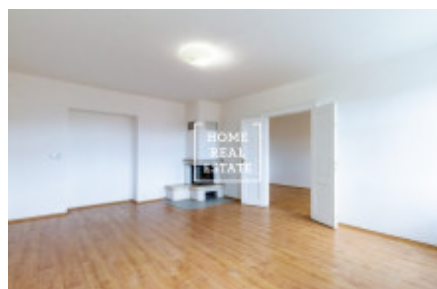

HOME
REAL
ESTATE

Sale flat 4+1, 144 m² - Ječná, Nové Město

ID	35868	Offer	Sale
Group	4+1	Furnished	Partially furnished
Location	Ječná	Ownership	Personal
Usable area	144 m ²	City	Prague
District	Nové Město	City district	Nové Město
Status	Realized		