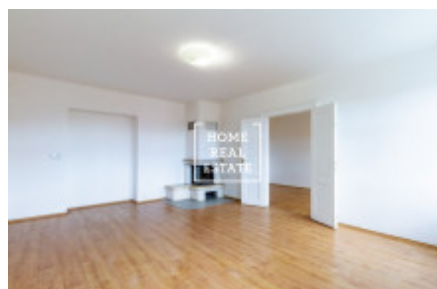

HOME
REAL
ESTATE

Sale flat 4+1, 144 m² - Ječná, Nové Město

| | | | |
|-------------|----------------------------|---------------|----------------------------|
| ID | 35868 | Offer | Sale |
| Group | 4+1 | Furnished | Partially furnished |
| Location | Ječná | Ownership | Personal |
| Usable area | 144 m ² | City | Prague |
| District | Nové Město | City district | Nové Město |
| Status | Realized | | |