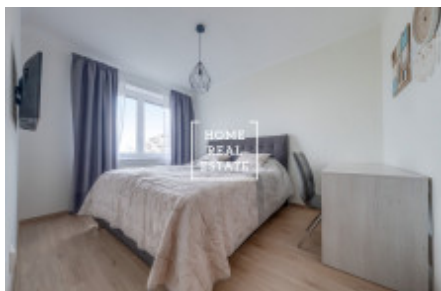

Sale flat 3+1, 65 m² - Padovská, Horní Měcholupy

ID	35865	Offer	Sale
Group	3+1	Furnished	Furnished
Location	Padovská	Ownership	Personal
Usable area	65 m ²	City	Prague
District	Horní Měcholupy	City district	Horní Měcholupy
Status	Realized		