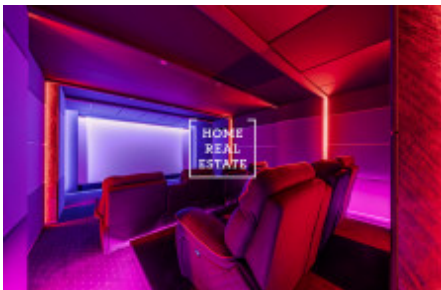

## Sale house family, 329 m<sup>2</sup> - Keltská, Zbuzany

ID	<a href="#">35850</a>	Offer	Sale
Group	Family	Furnished	Furnished
Location	Keltská	Usable area	329 m <sup>2</sup>
City	<a href="#">Zbuzany</a>	District	<a href="#">Zbuzany</a>
City district	<a href="#">Zbuzany</a>	Status	Realized