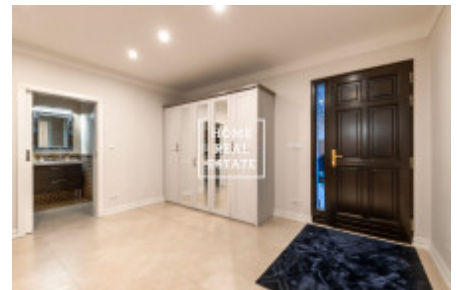

## Sale house family, 329 m<sup>2</sup> - Keltská, Zbuzany

ID	<a href="#">35850</a>	Offer	Sale
Group	Family	Furnished	Furnished
Location	Keltská	Usable area	329 m <sup>2</sup>
City	<a href="#">Zbuzany</a>	District	<a href="#">Zbuzany</a>
City district	<a href="#">Zbuzany</a>	Status	Realized