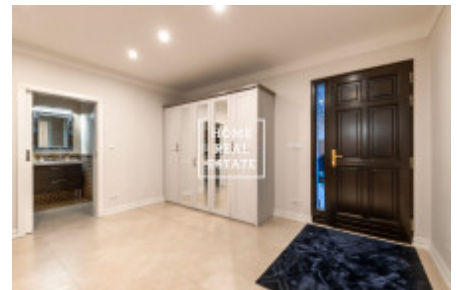

Sale house family, 329 m² - Keltská, Zbuzany

ID	35850	Offer	Sale
Group	Family	Furnished	Furnished
Location	Keltská	Usable area	329 m ²
City	Zbuzany	District	Zbuzany
City district	Zbuzany	Status	Realized