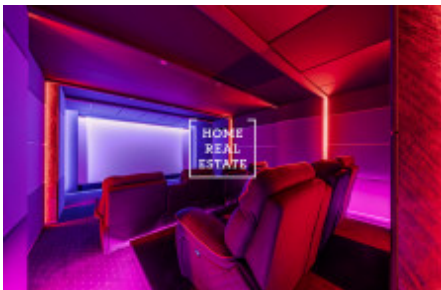

Sale house family, 329 m² - Keltská, Zbuzany

ID	35850	Offer	Sale
Group	Family	Furnished	Furnished
Location	Keltská	Usable area	329 m ²
City	Zbuzany	District	Zbuzany
City district	Zbuzany	Status	Realized