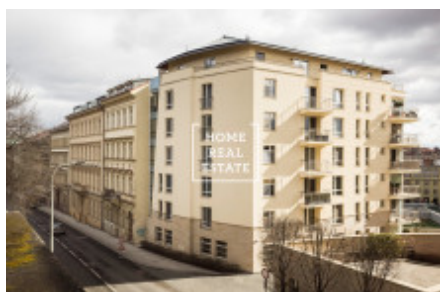

## Sale flat 3+kk, 150 m<sup>2</sup> - Holečkova, Smíchov

ID	<a href="#">35849</a>	Offer	Sale
Group	3+kk	Furnished	Furnished
Location	Holečkova	Ownership	Personal
Usable area	150 m <sup>2</sup>	City	<a href="#">Prague</a>
District	<a href="#">Smíchov</a>	City district	<a href="#">Košíře</a>
Status	Realized		