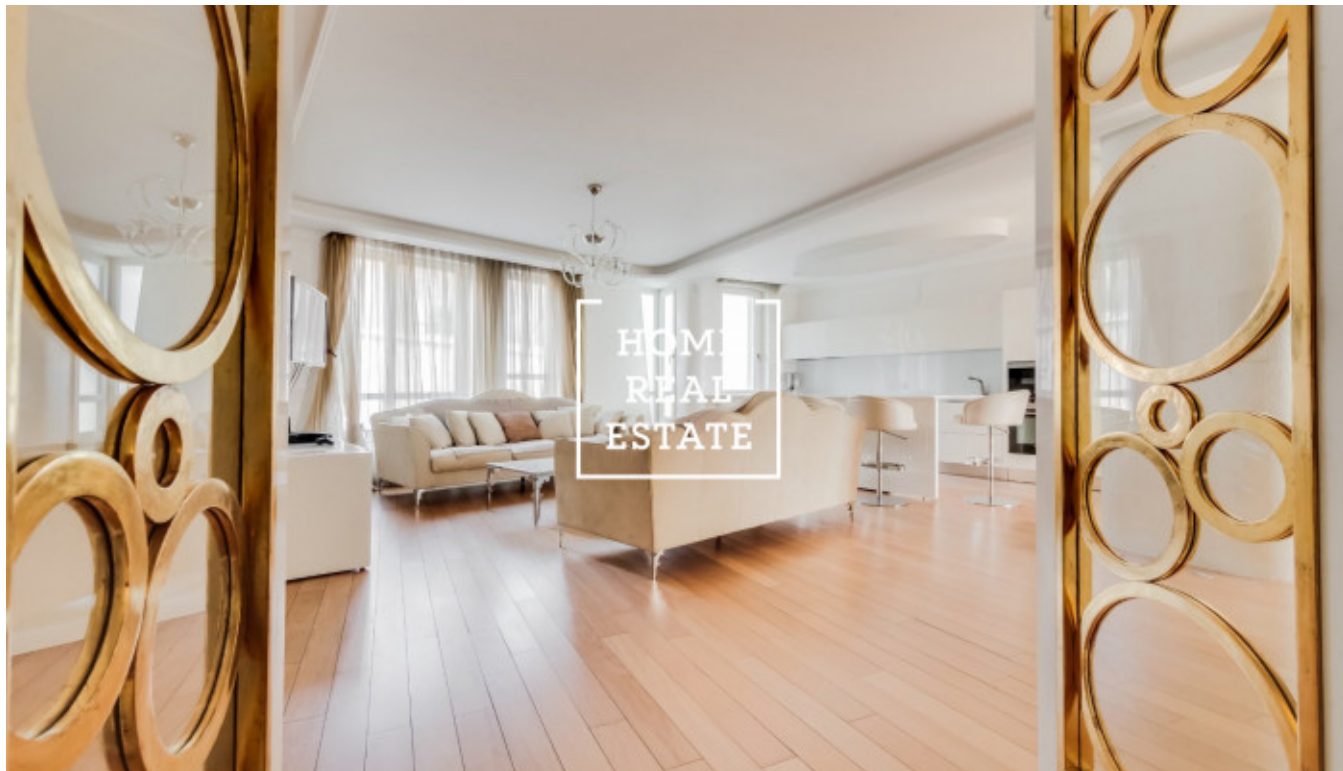

## Sale flat 3+kk, 150 m<sup>2</sup> - Holečkova, Smíchov

ID	<a href="#">35849</a>	Offer	Sale
Group	3+kk	Furnished	Furnished
Location	Holečkova	Ownership	Personal
Usable area	150 m <sup>2</sup>	City	<a href="#">Prague</a>
District	<a href="#">Smíchov</a>	City district	<a href="#">Košíře</a>
Status	Realized		