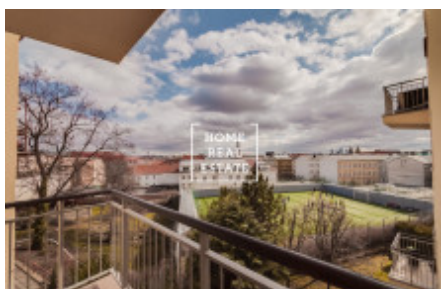

HOME
REAL
ESTATE

Sale flat 3+kk, 150 m² - Holečkova, Smíchov

ID	35849	Offer	Sale
Group	3+kk	Furnished	Furnished
Location	Holečkova	Ownership	Personal
Usable area	150 m ²	City	Prague
District	Smíchov	City district	Košíře
Status	Realized		