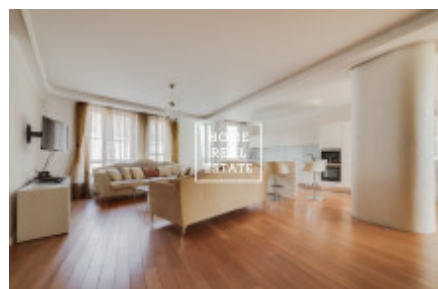

HOME
REAL
ESTATE

Sale flat 3+kk, 150 m² - Holečkova, Smíchov

ID	35849	Offer	Sale
Group	3+kk	Furnished	Furnished
Location	Holečkova	Ownership	Personal
Usable area	150 m ²	City	Prague
District	Smíchov	City district	Košíře
Status	Realized		