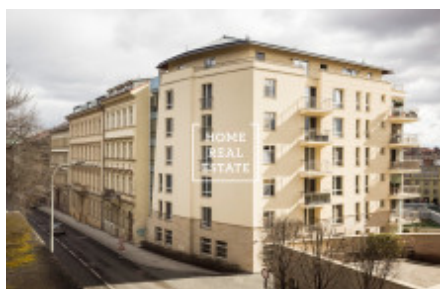

HOME
REAL
ESTATE

Sale flat 3+kk, 150 m² - Holečkova, Smíchov

ID	35849	Offer	Sale
Group	3+kk	Furnished	Furnished
Location	Holečkova	Ownership	Personal
Usable area	150 m ²	City	Prague
District	Smíchov	City district	Košíře
Status	Realized		