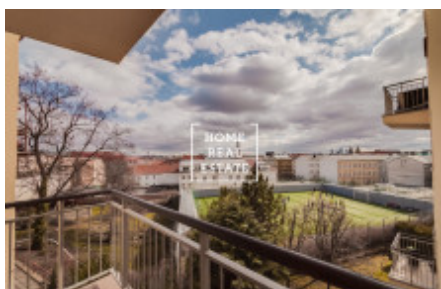

## Sale flat 3+kk, 150 m<sup>2</sup> - Holečkova, Smíchov

ID	<a href="#">35849</a>	Offer	Sale
Group	3+kk	Furnished	Furnished
Location	Holečkova	Ownership	Personal
Usable area	150 m <sup>2</sup>	City	<a href="#">Prague</a>
District	<a href="#">Smíchov</a>	City district	<a href="#">Košíře</a>
Status	Realized		