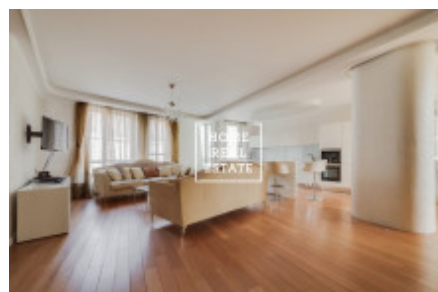

## Sale flat 3+kk, 150 m<sup>2</sup> - Holečkova, Smíchov

ID	<a href="#">35849</a>	Offer	Sale
Group	3+kk	Furnished	Furnished
Location	Holečkova	Ownership	Personal
Usable area	150 m <sup>2</sup>	City	<a href="#">Prague</a>
District	<a href="#">Smíchov</a>	City district	<a href="#">Košíře</a>
Status	Realized		