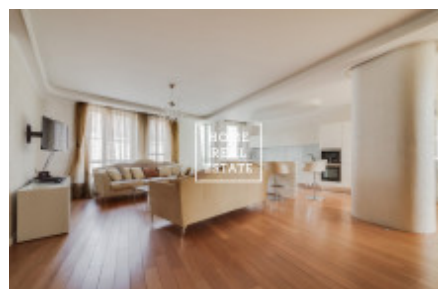

## Sale flat 3+kk, 150 m<sup>2</sup> - Holečkova, Smíchov

ID	<a href="#">35849</a>	Offer	Sale
Group	3+kk	Furnished	Furnished
Location	Holečkova	Ownership	Personal
Usable area	150 m <sup>2</sup>	City	<a href="#">Prague</a>
District	<a href="#">Smíchov</a>	City district	<a href="#">Košíře</a>
Status	Realized		