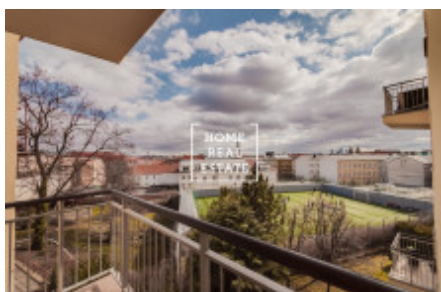

## Sale flat 3+kk, 150 m<sup>2</sup> - Holečkova, Smíchov

ID	<a href="#">35849</a>	Offer	Sale
Group	3+kk	Furnished	Furnished
Location	Holečkova	Ownership	Personal
Usable area	150 m <sup>2</sup>	City	<a href="#">Prague</a>
District	<a href="#">Smíchov</a>	City district	<a href="#">Košíře</a>
Status	Realized		