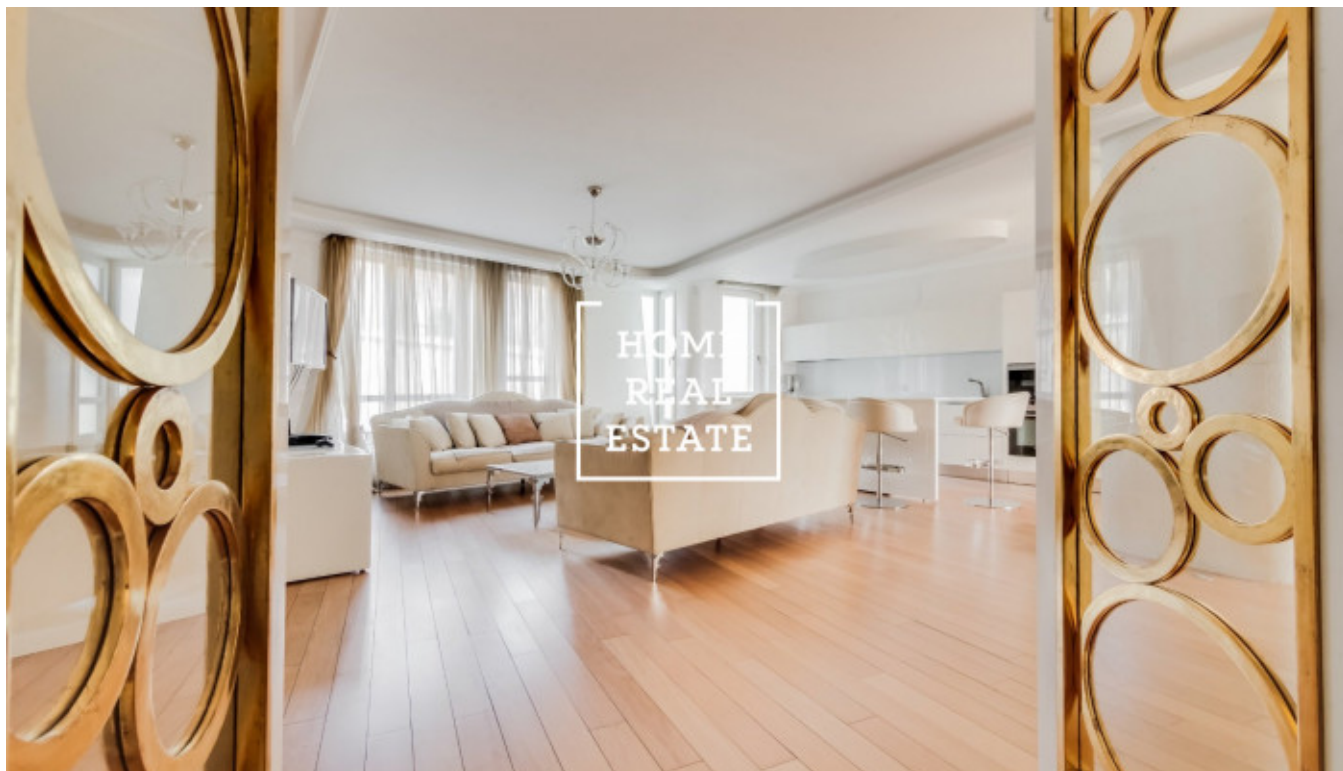

## Sale flat 3+kk, 150 m<sup>2</sup> - Holečkova, Smíchov

ID	<a href="#">35849</a>	Offer	Sale
Group	3+kk	Furnished	Furnished
Location	Holečkova	Ownership	Personal
Usable area	150 m <sup>2</sup>	City	<a href="#">Prague</a>
District	<a href="#">Smíchov</a>	City district	<a href="#">Košíře</a>
Status	Realized		