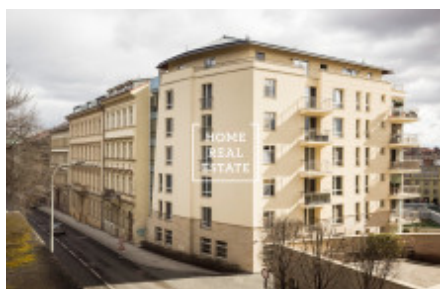

## Sale flat 3+kk, 150 m<sup>2</sup> - Holečkova, Smíchov

ID	<a href="#">35849</a>	Offer	Sale
Group	3+kk	Furnished	Furnished
Location	Holečkova	Ownership	Personal
Usable area	150 m <sup>2</sup>	City	<a href="#">Prague</a>
District	<a href="#">Smíchov</a>	City district	<a href="#">Košíře</a>
Status	Realized		