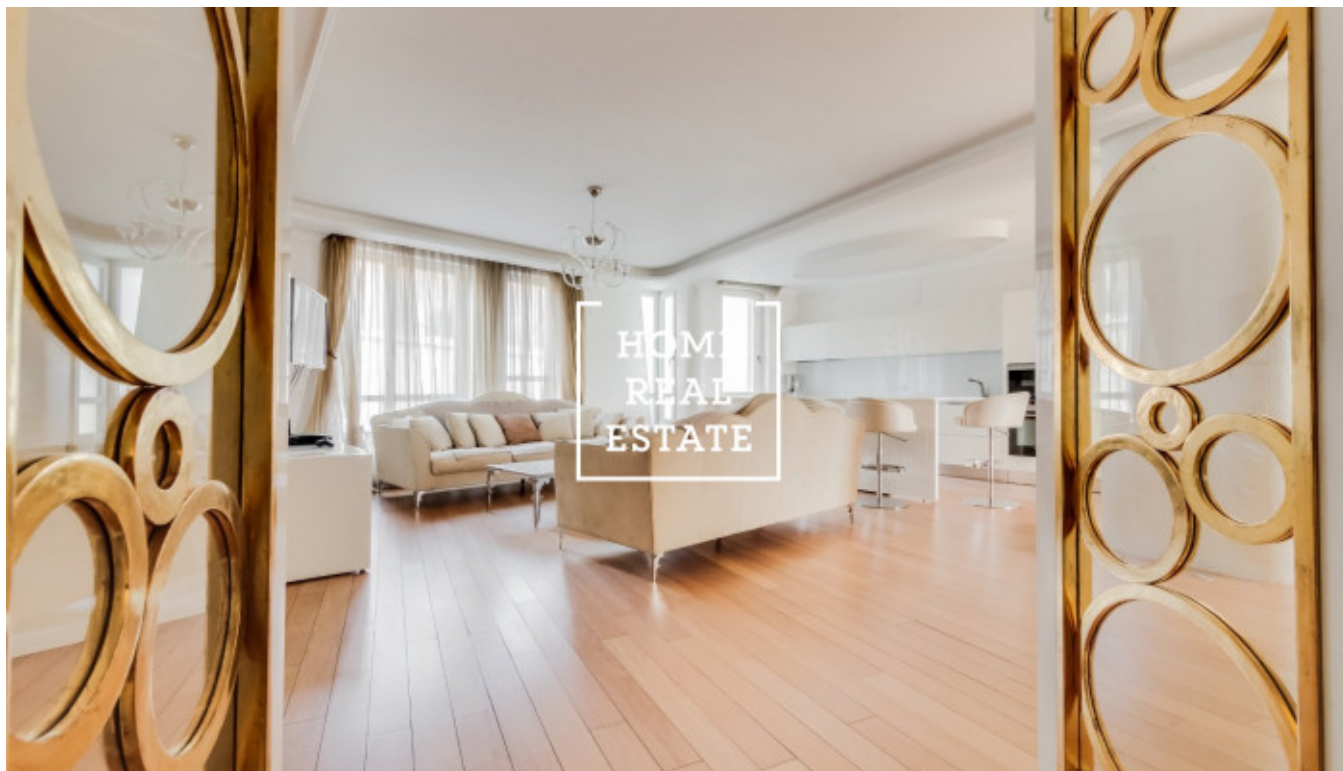

HOME
REAL
ESTATE

Sale flat 3+kk, 150 m² - Holečkova, Smíchov

ID	35849	Offer	Sale
Group	3+kk	Furnished	Furnished
Location	Holečkova	Ownership	Personal
Usable area	150 m ²	City	Prague
District	Smíchov	City district	Košíře
Status	Realized		