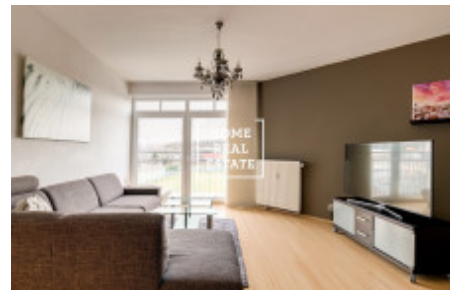

Rent flat 2+kk, 70 m² - Přípotoční, Vršovice

ID	35841	Offer	Rental
Group	2+kk	Furnished	Furnished
Location	Přípotoční	Ownership	Personal
Usable area	70 m ²	City	Prague
District	Vršovice	City district	Vršovice
Status	Realized		