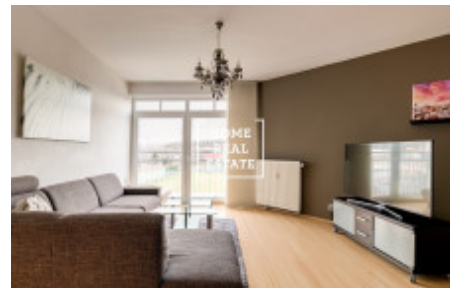

Rent flat 2+kk, 70 m² - Přípotoční, Vršovice

ID	35841	Offer	Rental
Group	2+kk	Furnished	Furnished
Location	Přípotoční	Ownership	Personal
Usable area	70 m ²	City	Prague
District	Vršovice	City district	Vršovice
Status	Realized		